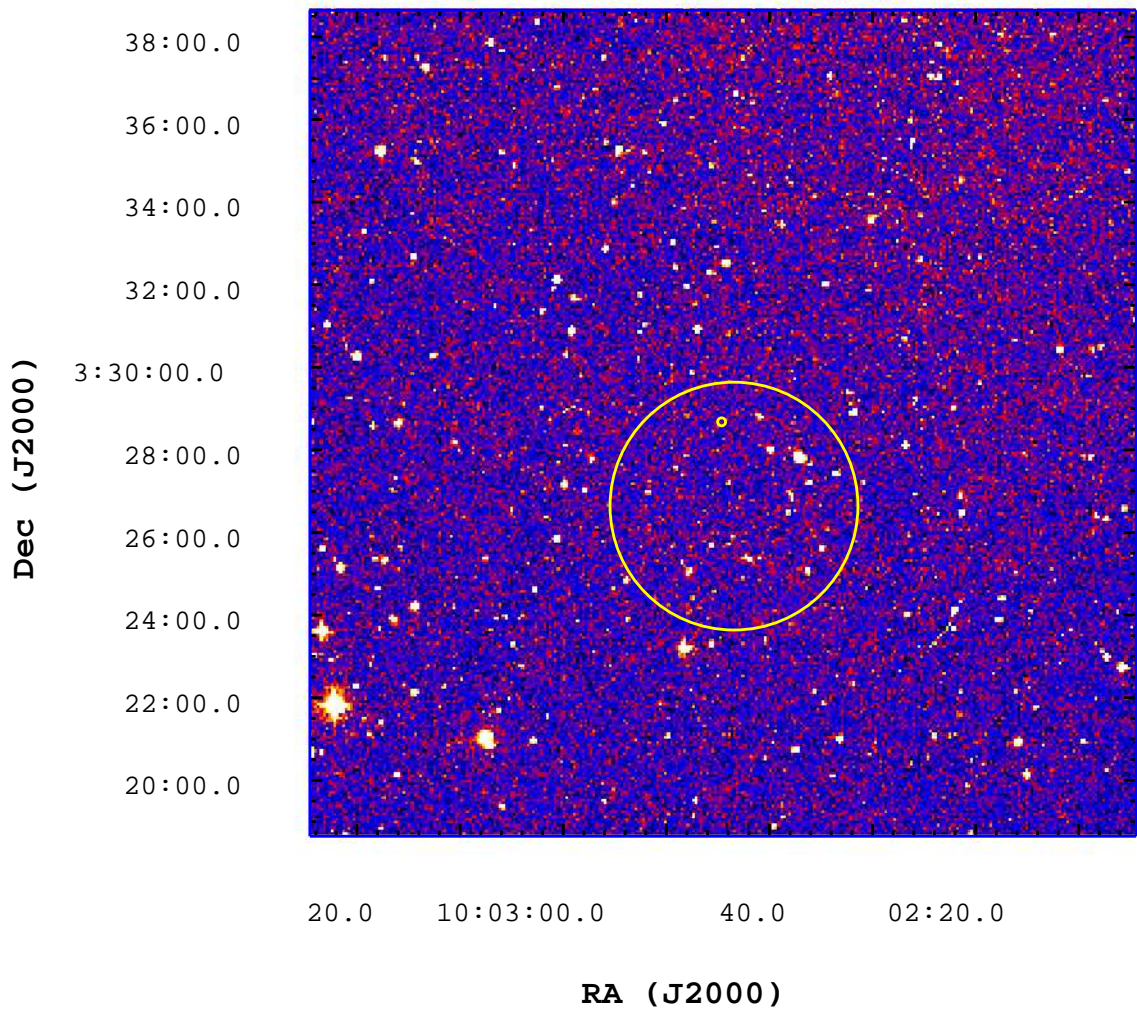

UVOT Finding Chart

OBSID 00682269000 / DATE-OBS 2016-04-10T05:15:08.6

2500

3000

3500

4000

4500