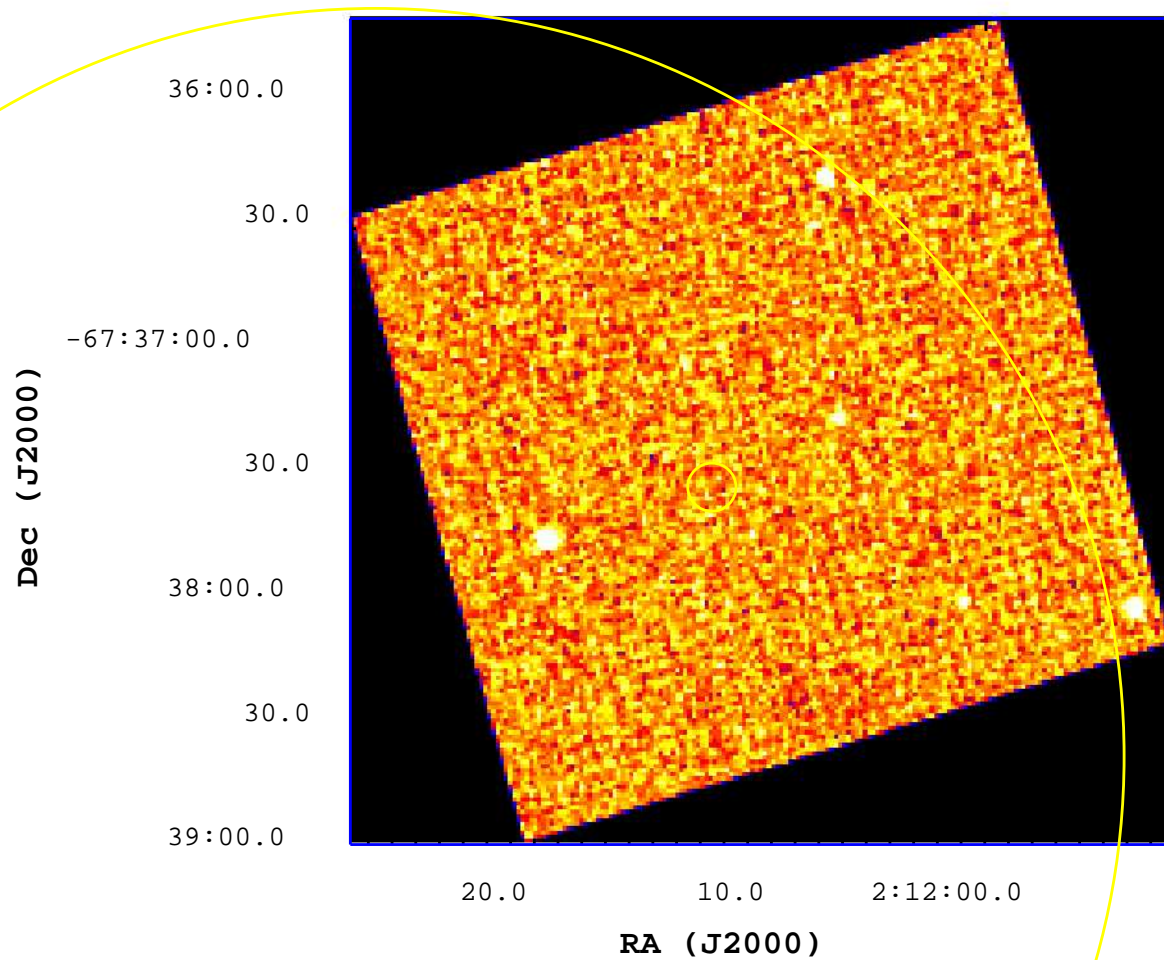

# UVOT Finding Chart

OBSID 00682522000 / DATE-OBS 2016-04-12T04:38:29.2

5

10

15

20

25

30