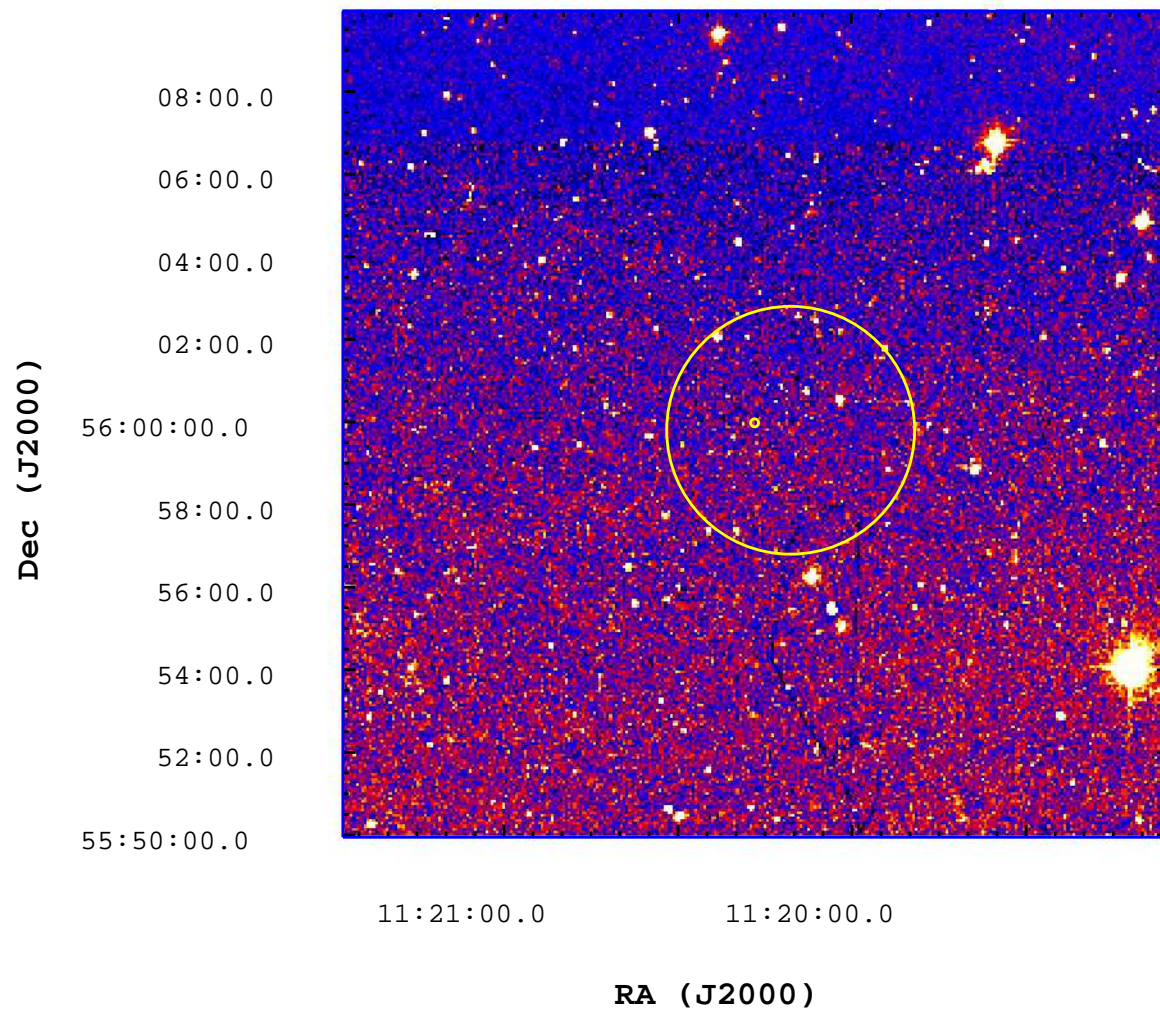

UVOT Finding Chart

OBSID 00685124000 / DATE-OBS 2016-05-04T19:32:32.5

2500

3000

3500

4000

4500