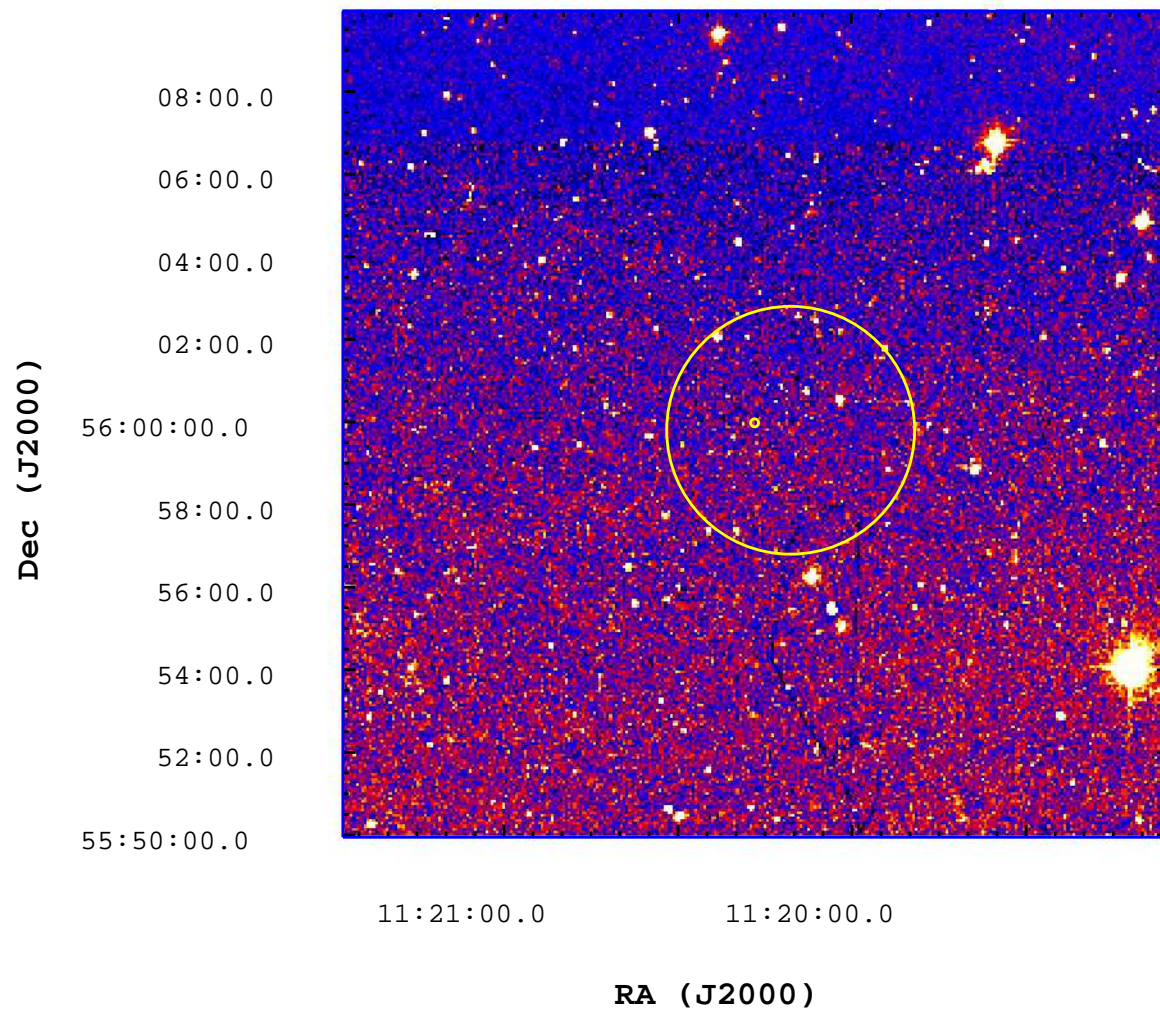

UVOT Finding Chart

OBSID 00685124000 / DATE-OBS 2016-05-04T19:45:12.1

2500

3000

3500

4000

4500