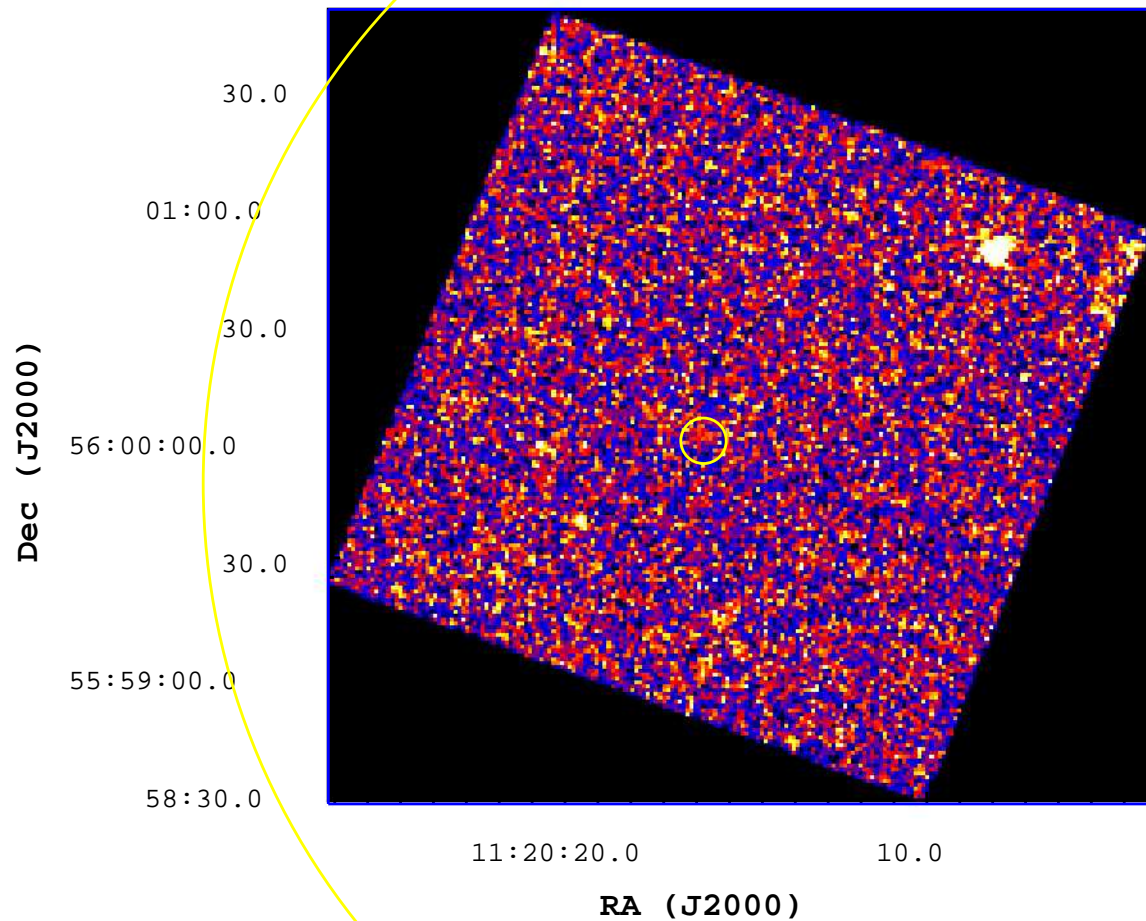

# UVOT Finding Chart

OBSID 00685124000 / DATE-OBS 2016-05-04T19:45:12.1

0.5

1

1.5

2

2.5

3

3.5

4

4.5

5