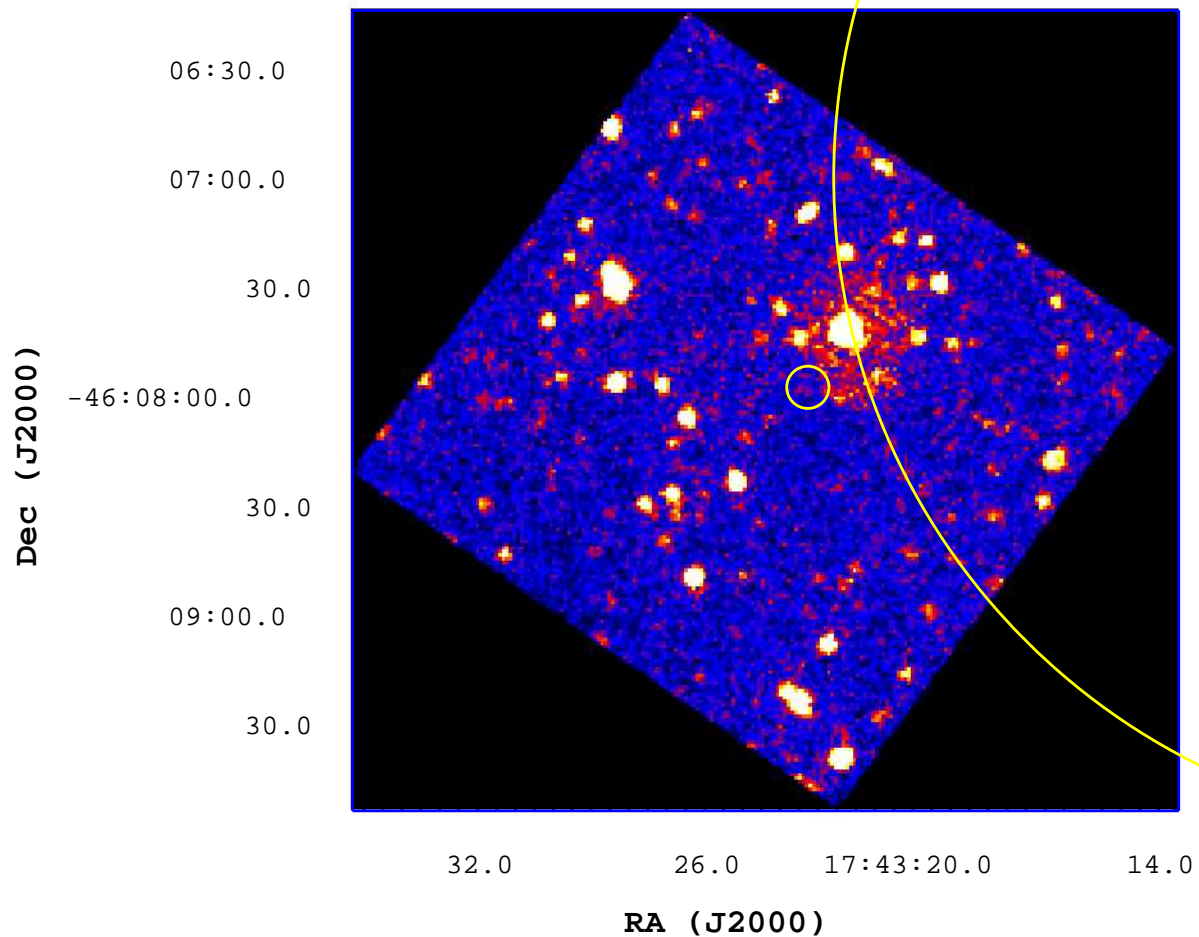

UVOT Finding Chart

OBSID 00685245000 / DATE-OBS 2016-05-06T03:31:13.6

2

4

6

8

10

12