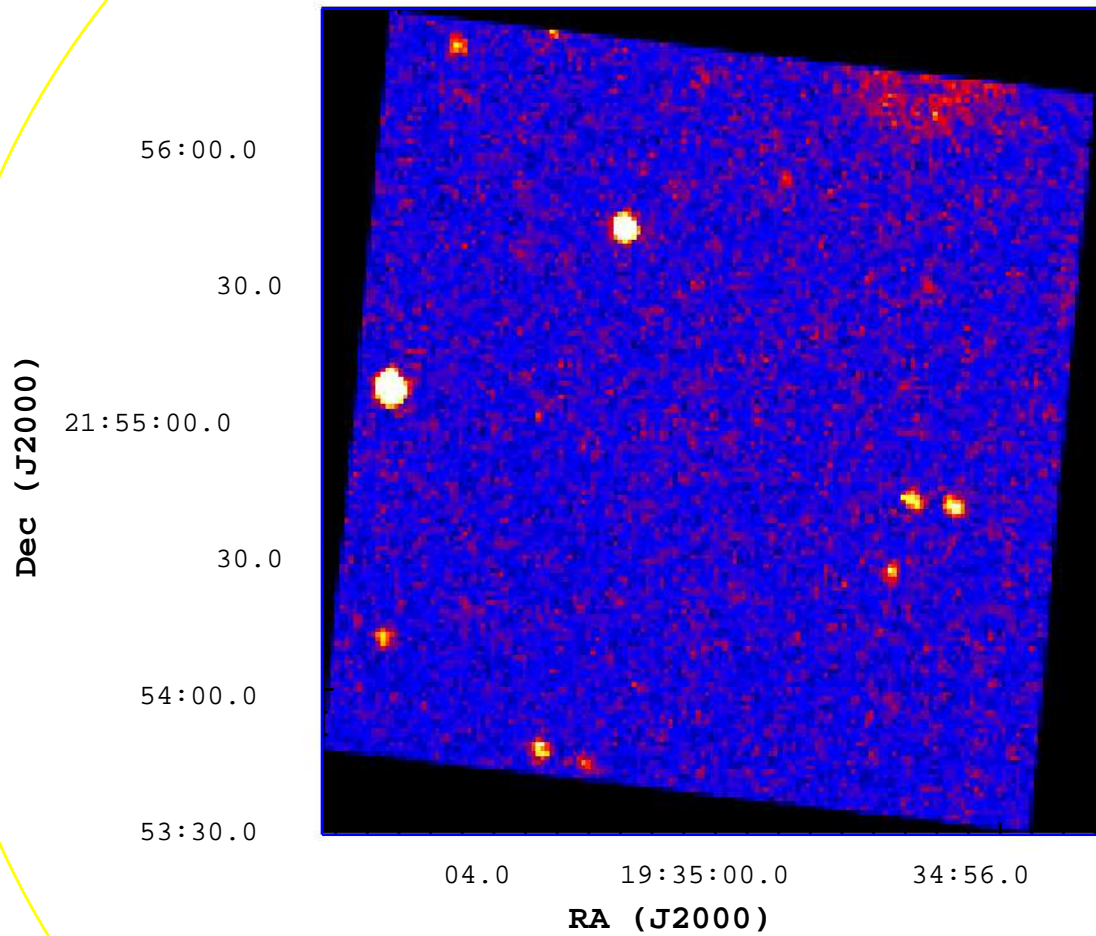

# UVOT Finding Chart

OBSID 00687123000 / DATE-OBS 2016-05-21T20:03:29.1

5

10

15

20

25

30