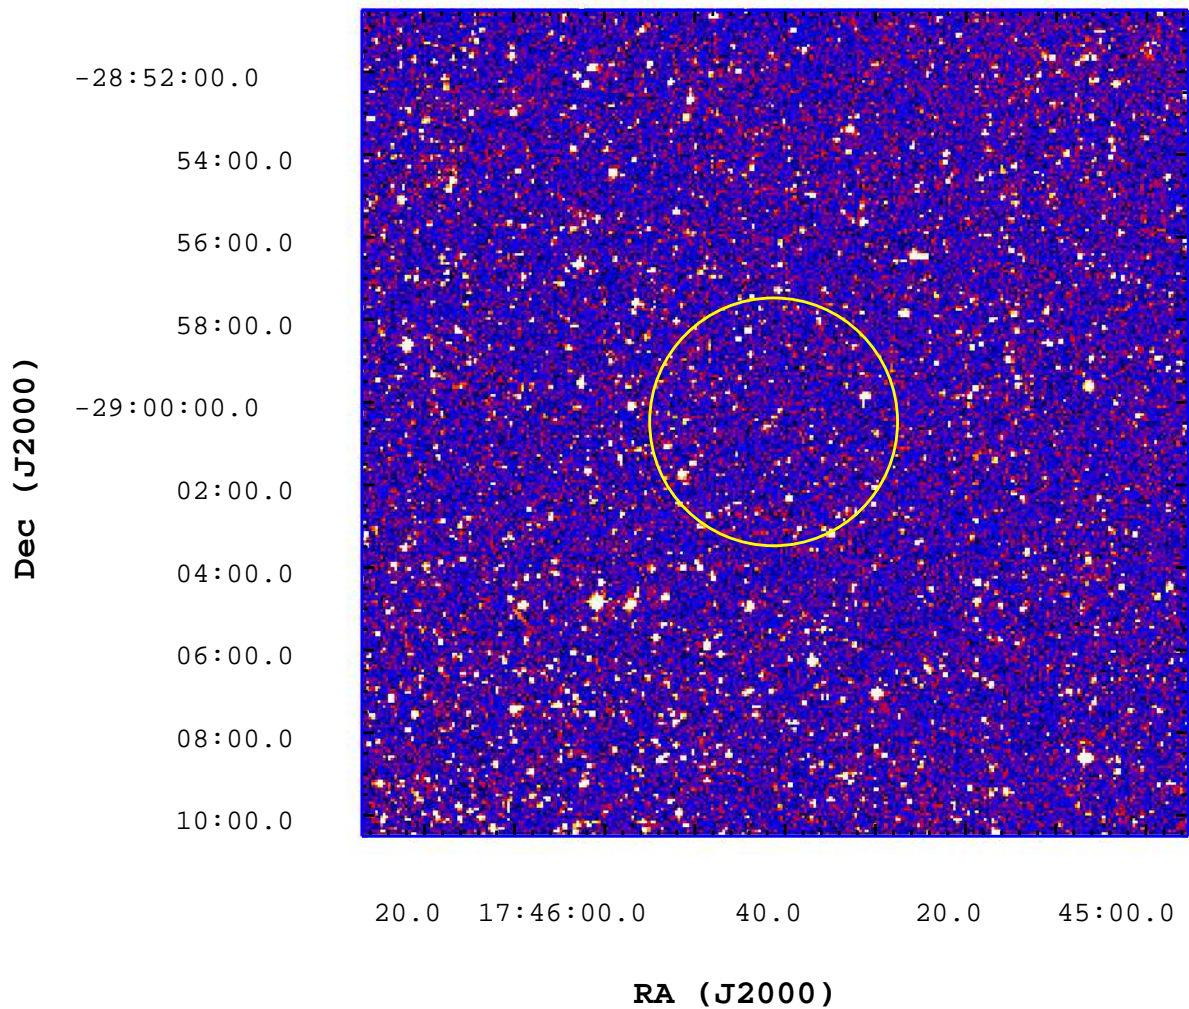

UVOT Finding Chart

OBSID 00689956000 / DATE-OBS 2016-06-09T02:56:34.0

1600

1800

2000

2200

2400

2600