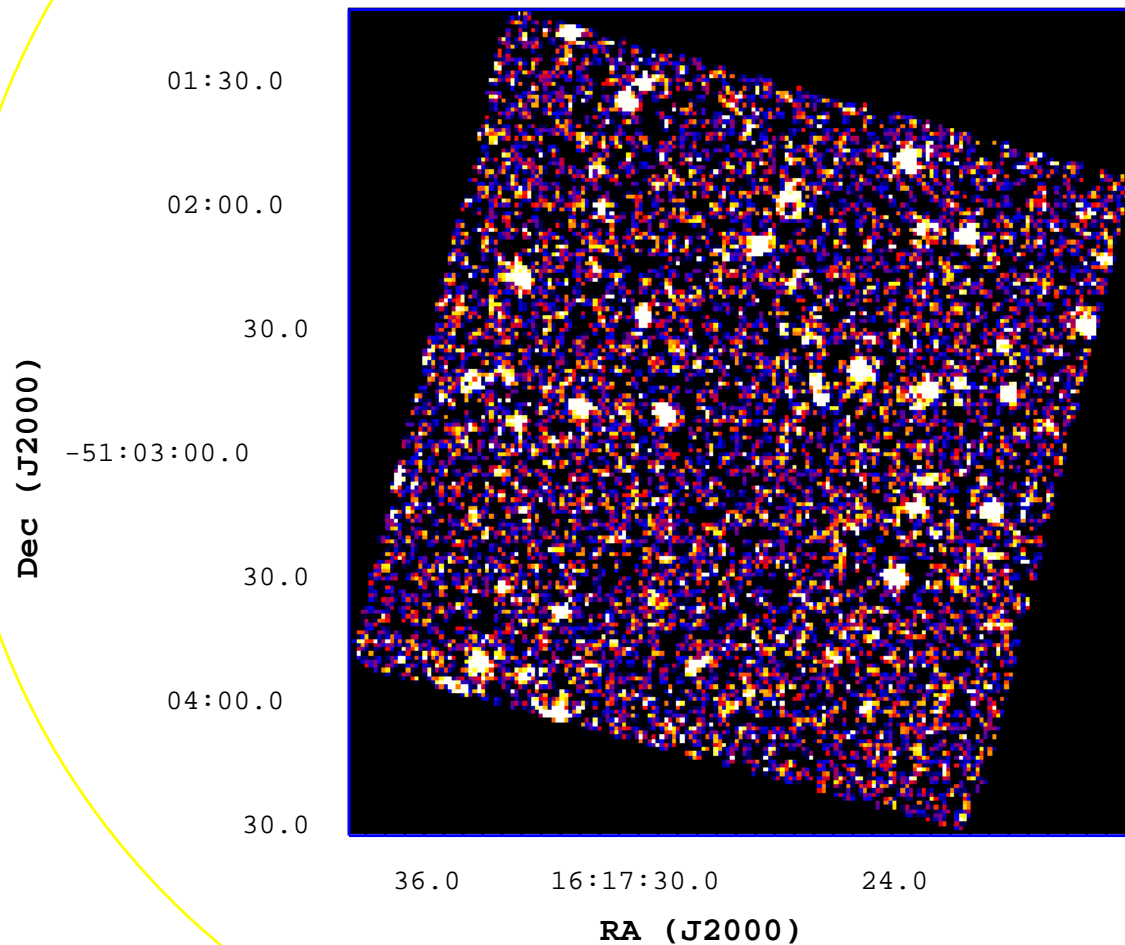

UVOT Finding Chart

OBSID 00700791000 / DATE-OBS 2016-06-22T02:05:05.2

0.2

0.4

0.6

0.8

1

1.2