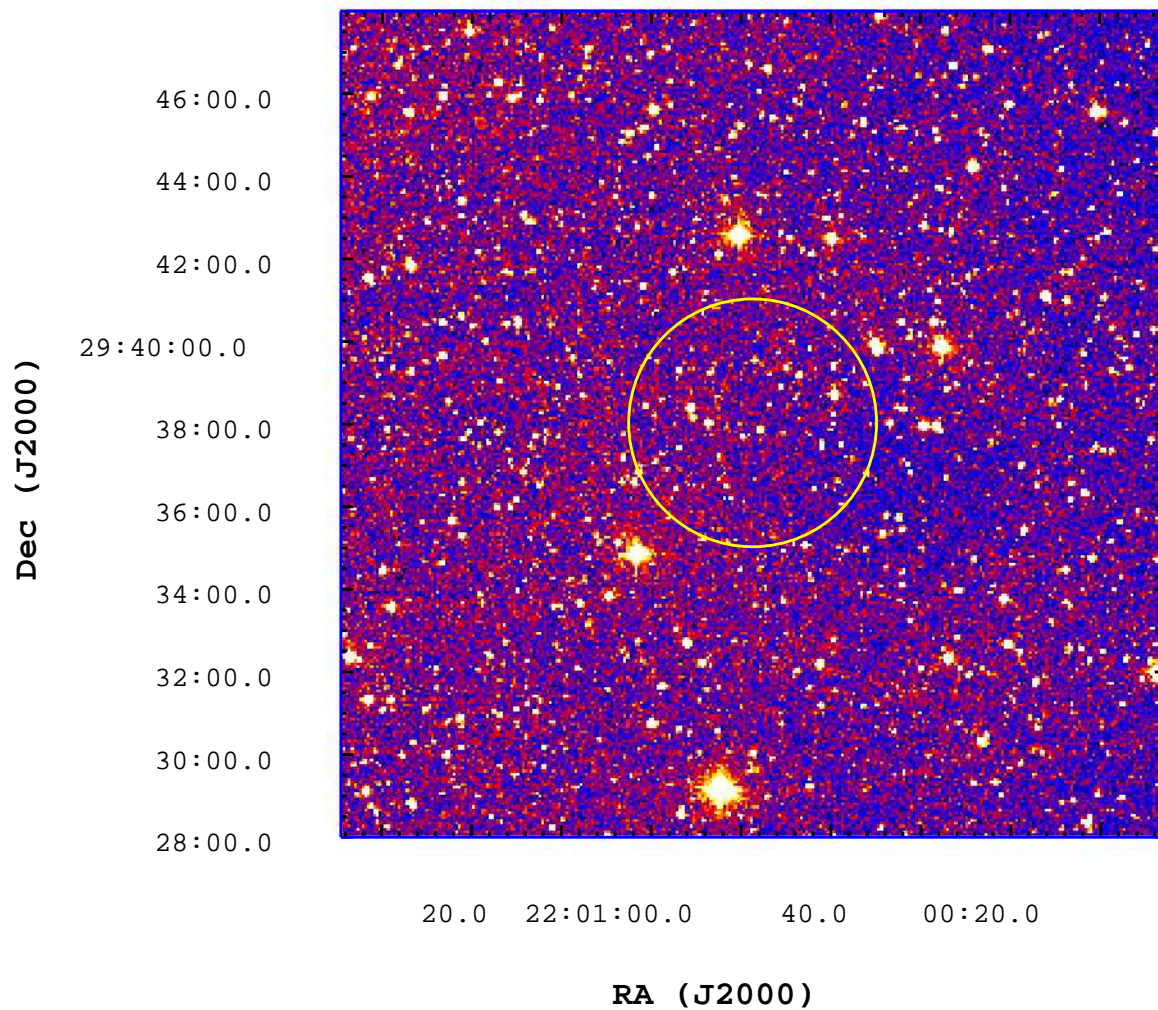

# UVOT Finding Chart

OBSID 00701288000 / DATE-OBS 2016-06-24T11:28:34.5

2500

3000

3500

4000

4500

5000