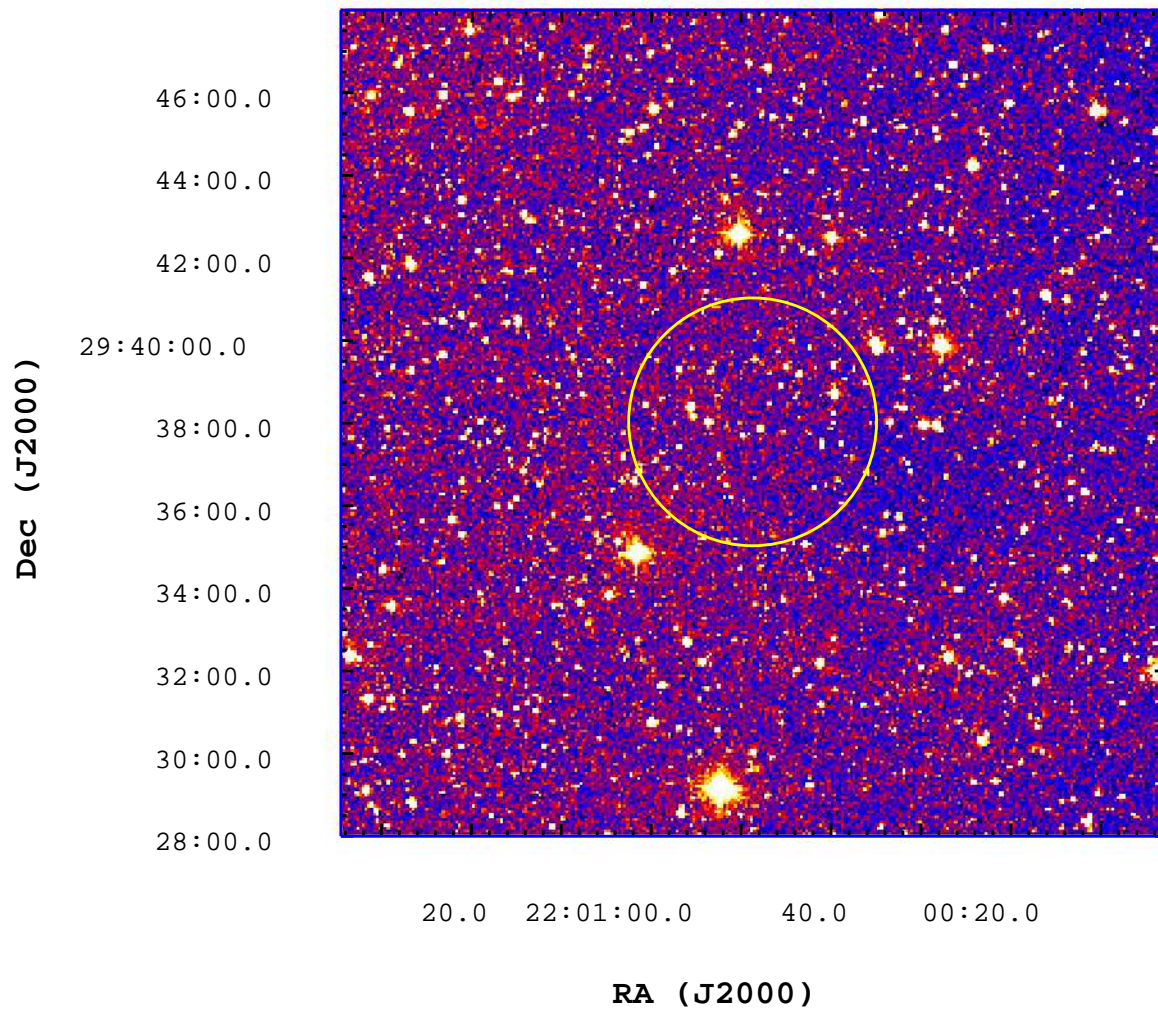

UVOT Finding Chart

OBSID 00701288000 / DATE-OBS 2016-06-24T11:32:06.9

2500

3000

3500

4000

4500

5000