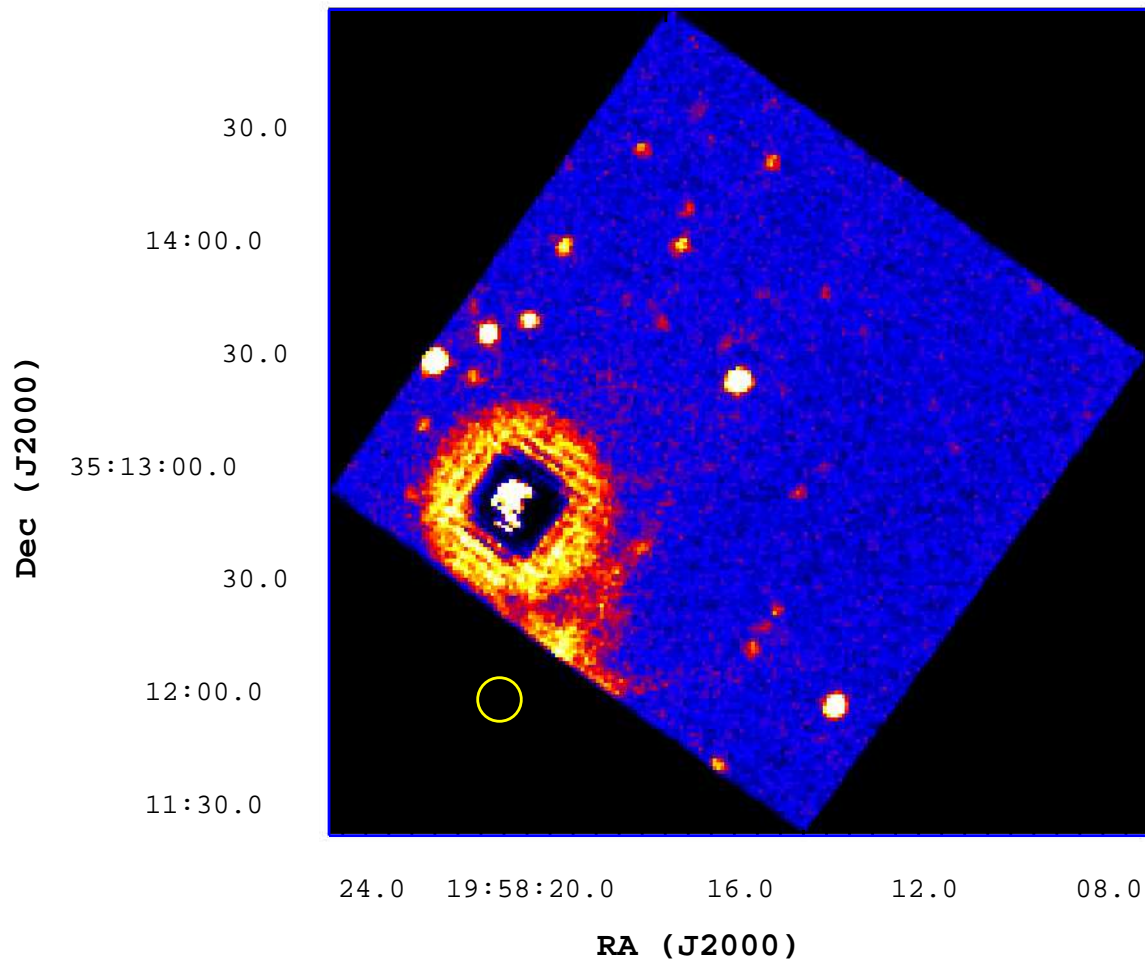

# UVOT Finding Chart

OBSID 00701454000 / DATE-OBS 2016-06-25T16:15:14.7

0 5 10 15 20 25 30 35 40 45 50