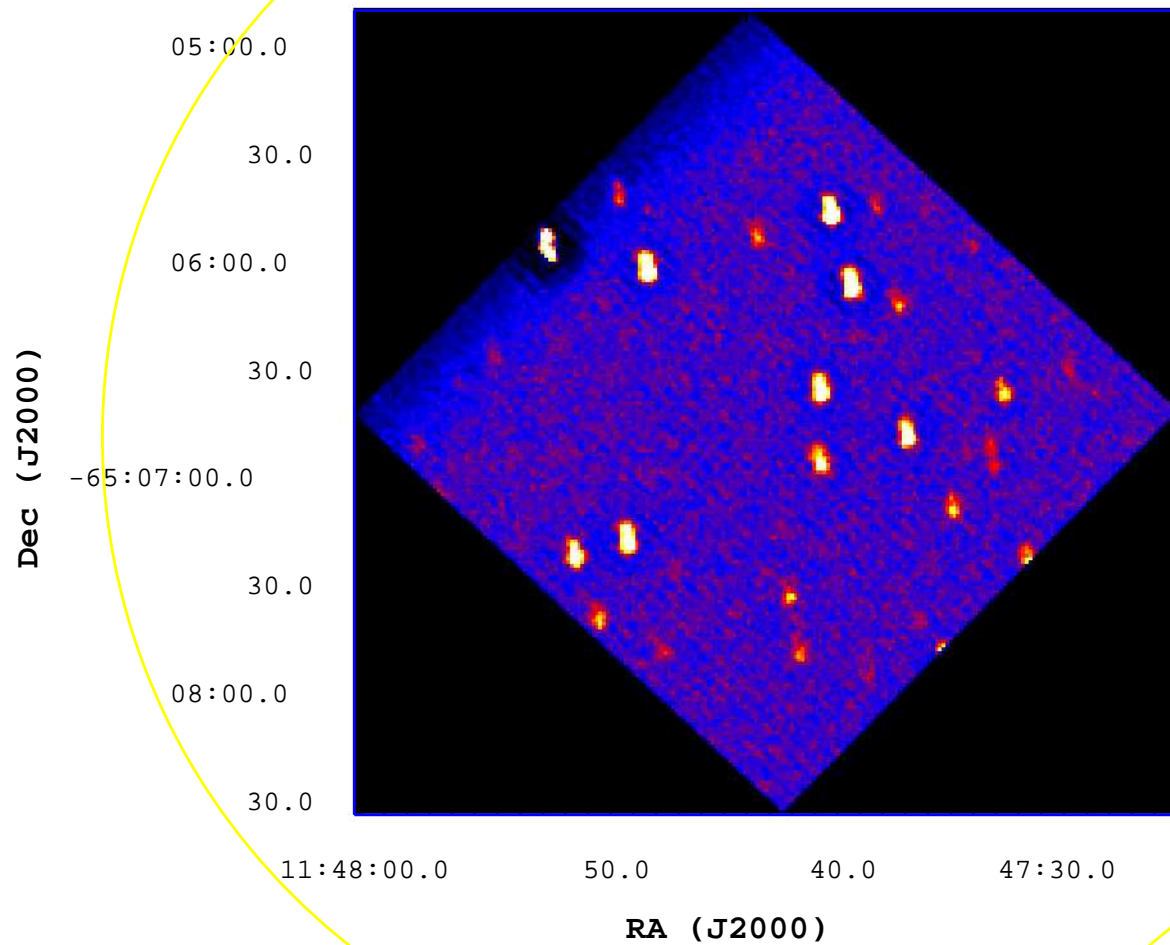

# UVOT Finding Chart

OBSID 00701503000 / DATE-OBS 2016-06-26T00:40:31.4

20

40

60

80

100

120