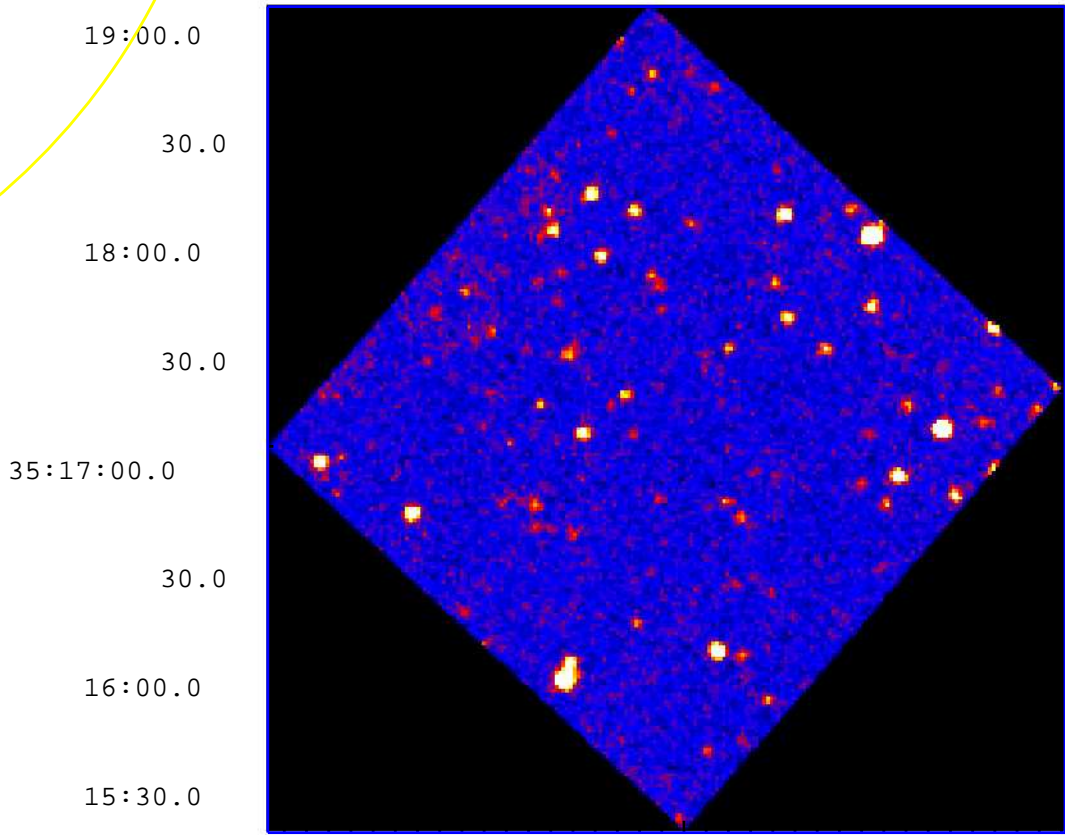

UVOT Finding Chart

OBSID 00702473000 / DATE-OBS 2016-07-01T21:35:42.7

Dec (J2000)

19:58:56.0 19:58:50.0 19:58:44.0

RA (J2000)

0 5 10 15 20 25 30 35 40 45