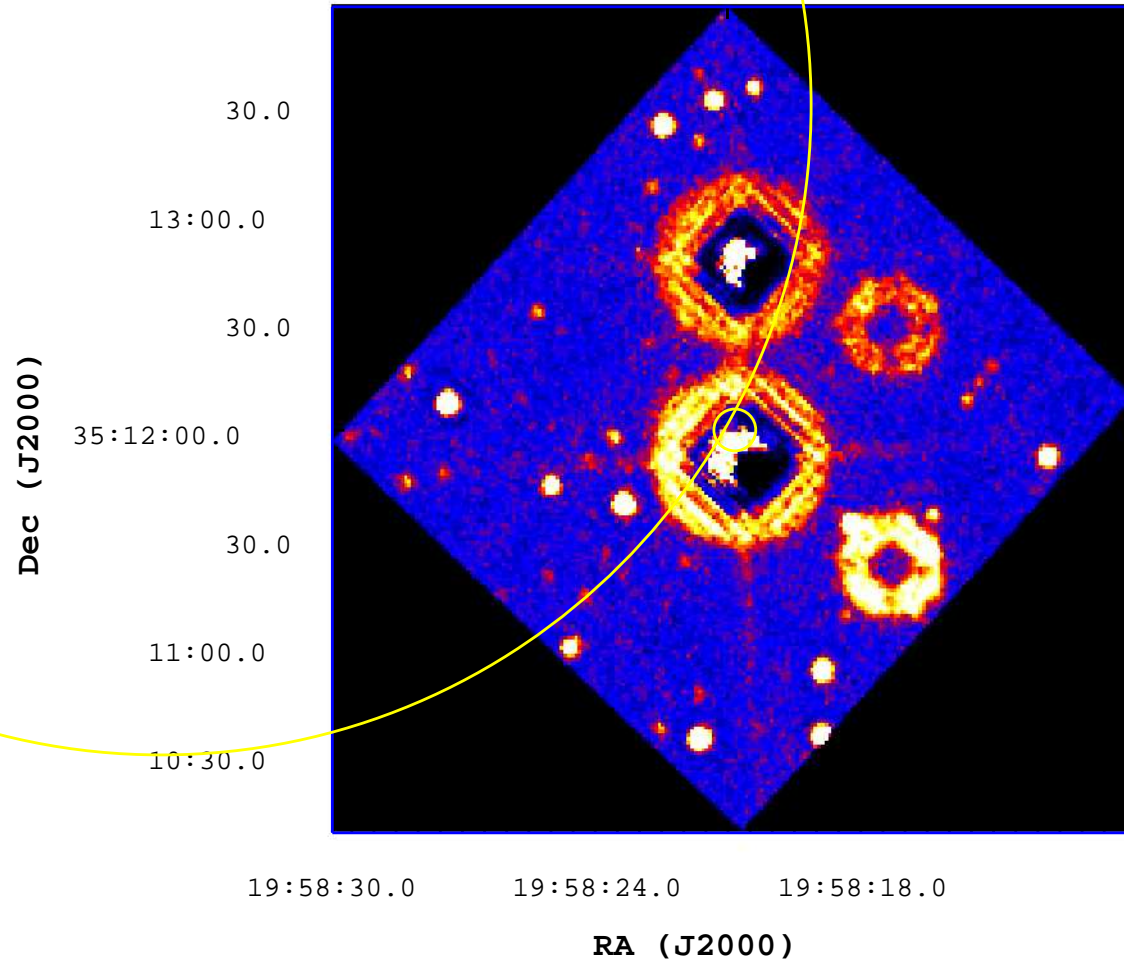

# UVOT Finding Chart

OBSID 00702630000 / DATE-OBS 2016-07-02T23:40:12.5

10

20

30

40

50