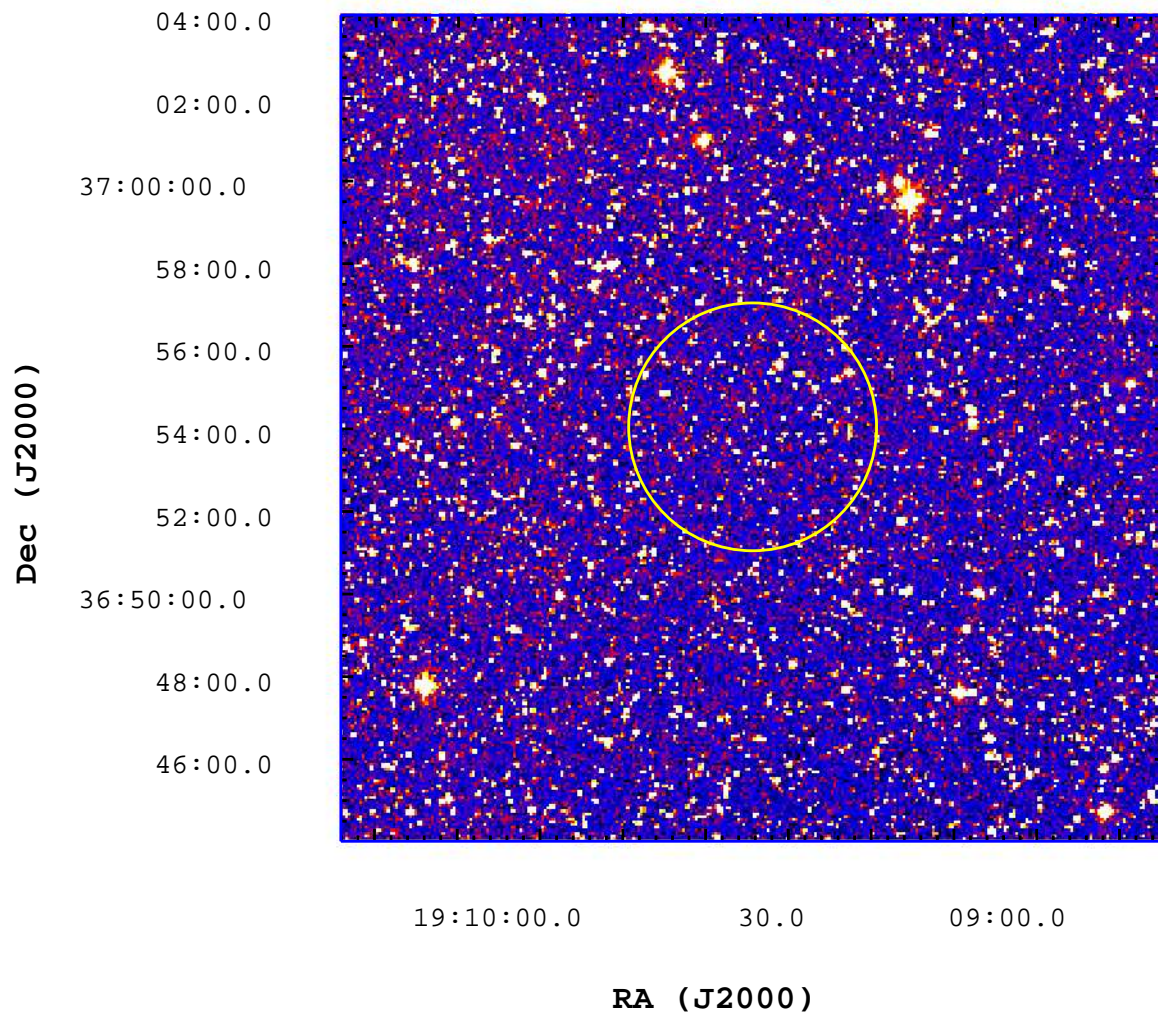

UVOT Finding Chart

OBSID 00702699000 / DATE-OBS 2016-07-03T12:15:09.8

3000

3500

4000

4500

5000