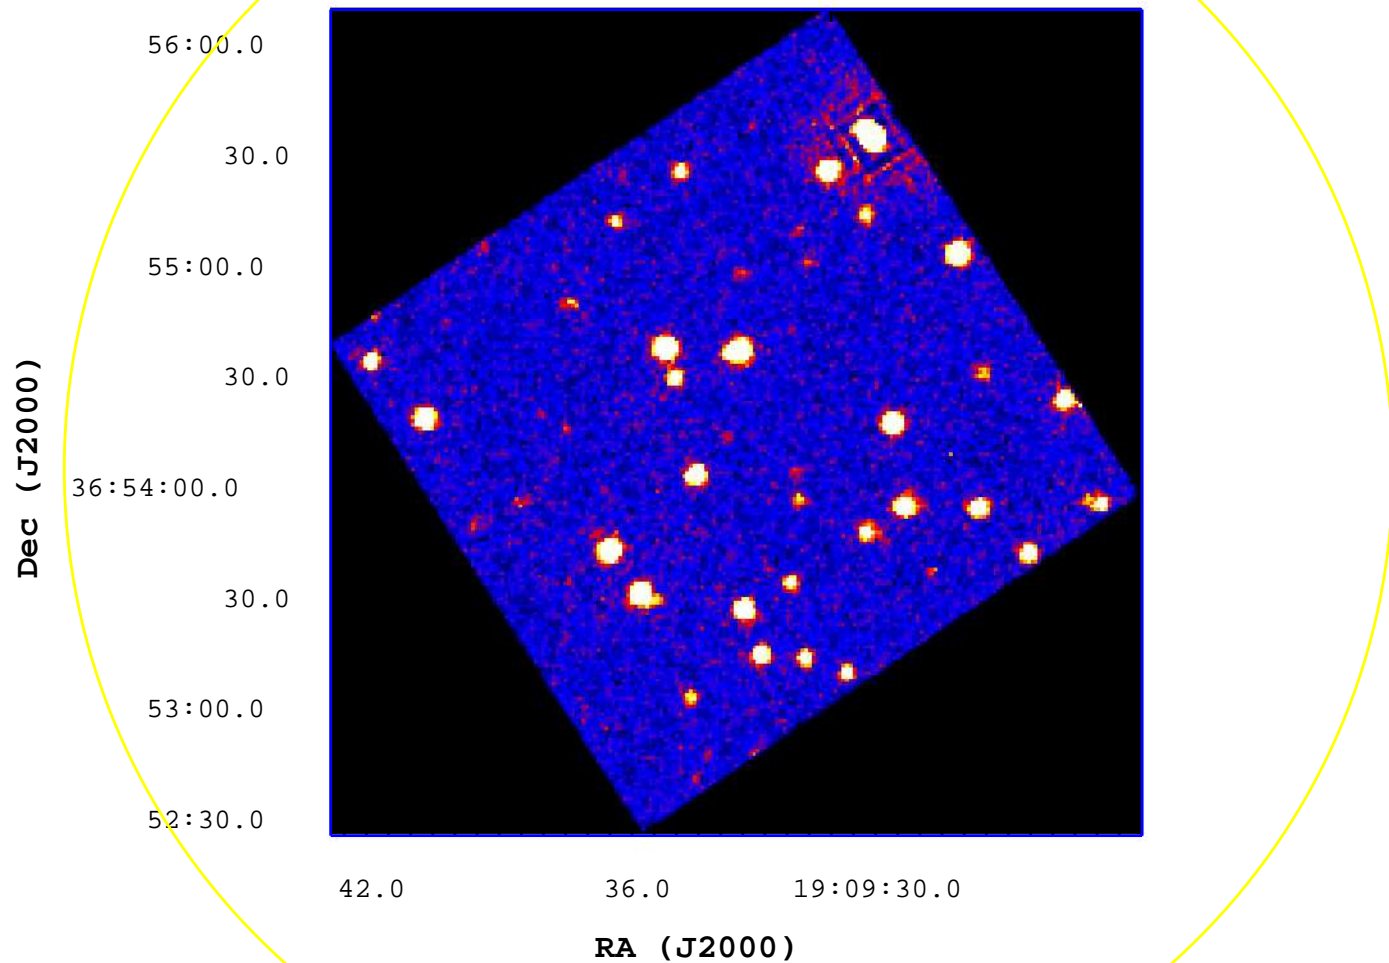

UVOT Finding Chart

OBSID 00702699000 / DATE-OBS 2016-07-03T12:24:46.5

5

10

15

20

25

30