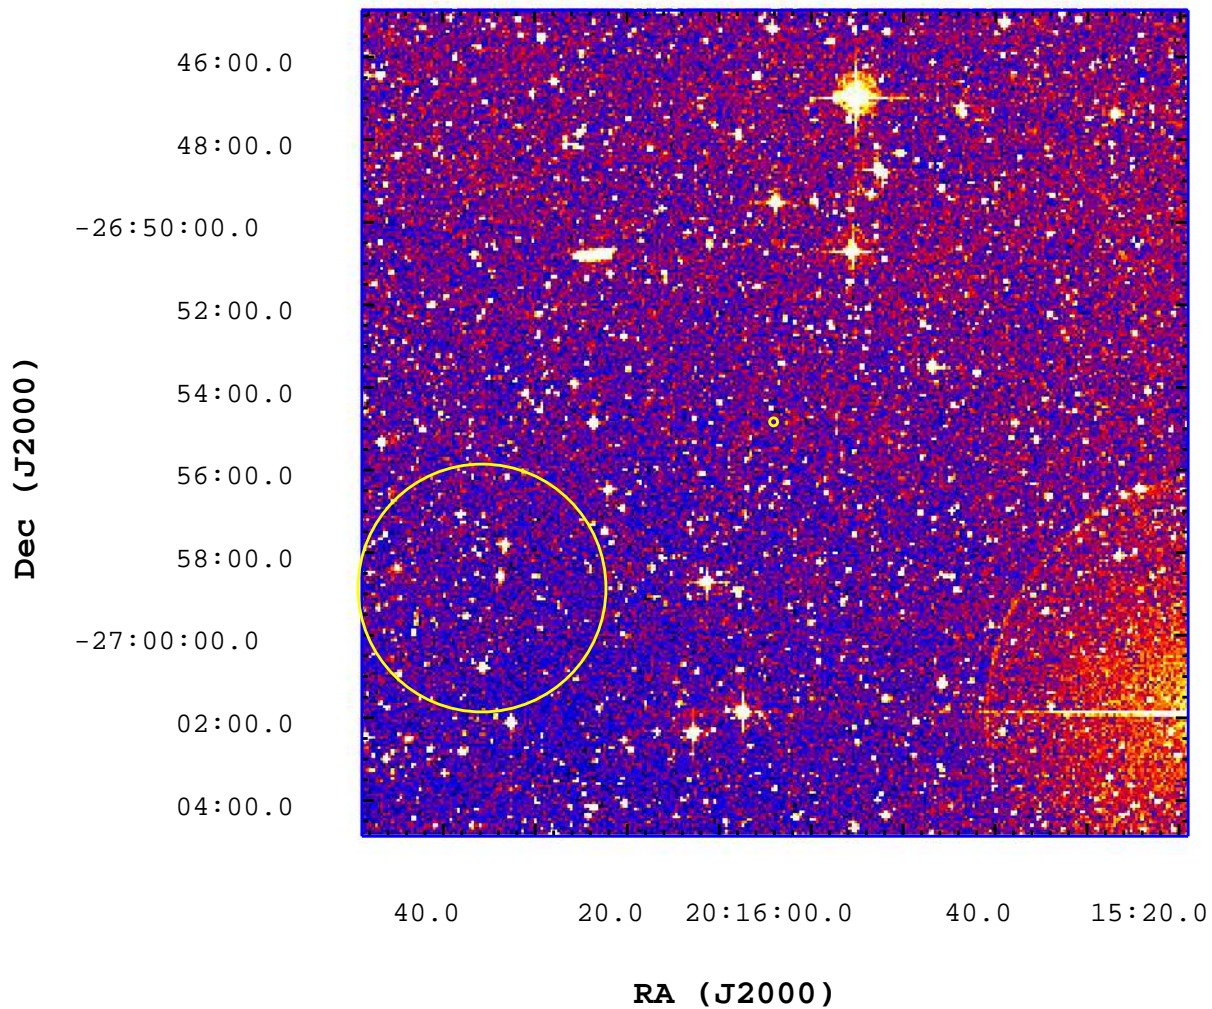

UVOT Finding Chart

OBSID 00704155000 / DATE-OBS 2016-07-12T21:00:30.8

3500

4000

4500

5000

5500