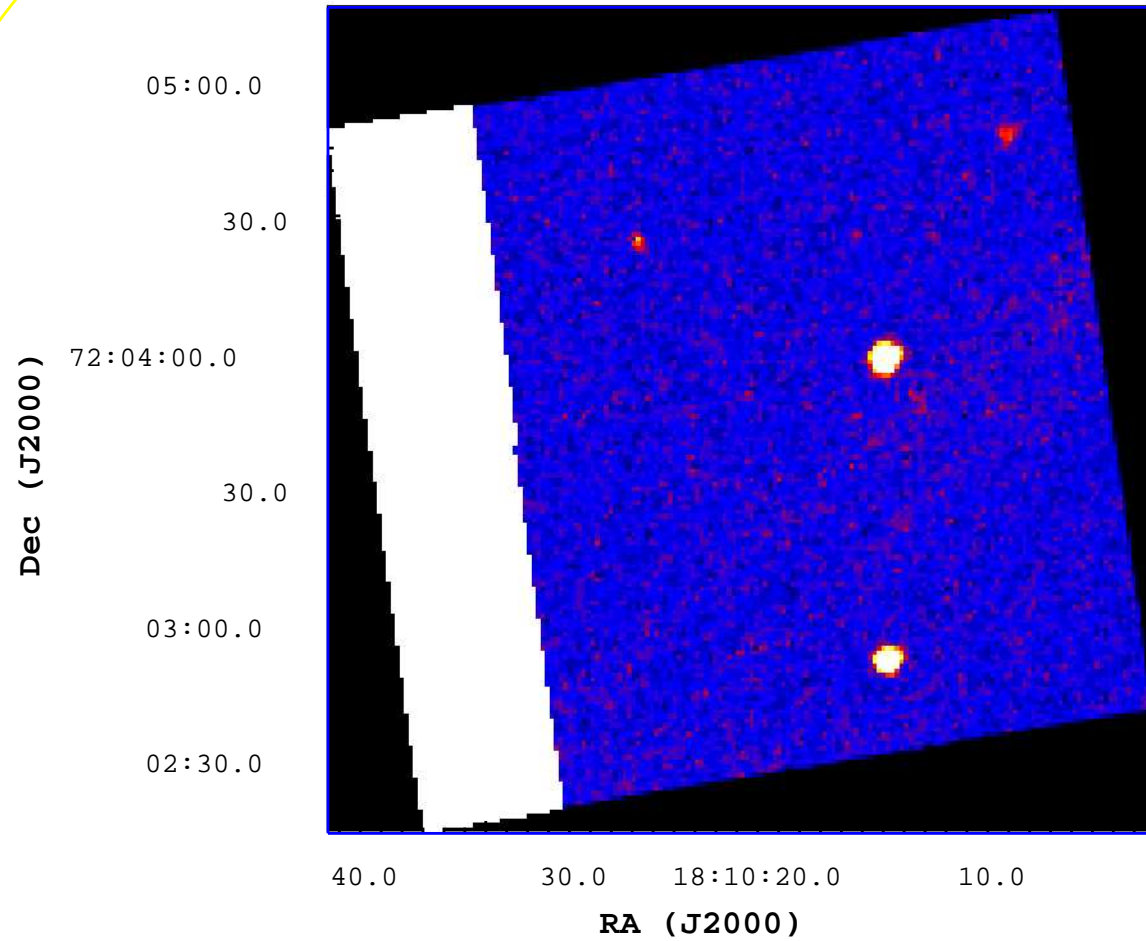

UVOT Finding Chart

OBSID 00704327000 / DATE-OBS 2016-07-14T05:23:16.3

5

10

15

20

25

30