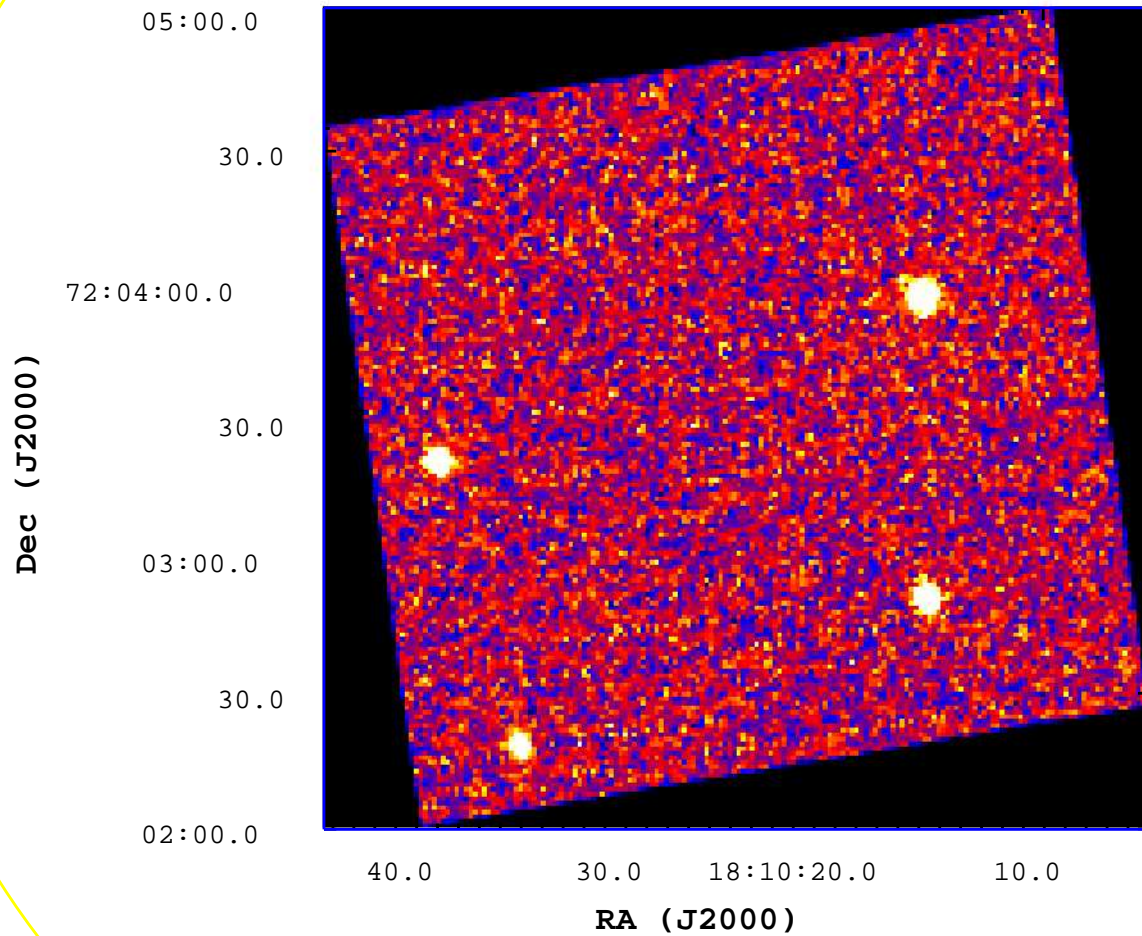

UVOT Finding Chart

OBSID 00704327000 / DATE-OBS 2016-07-14T05:25:54.2

2

4

6

8

10

12