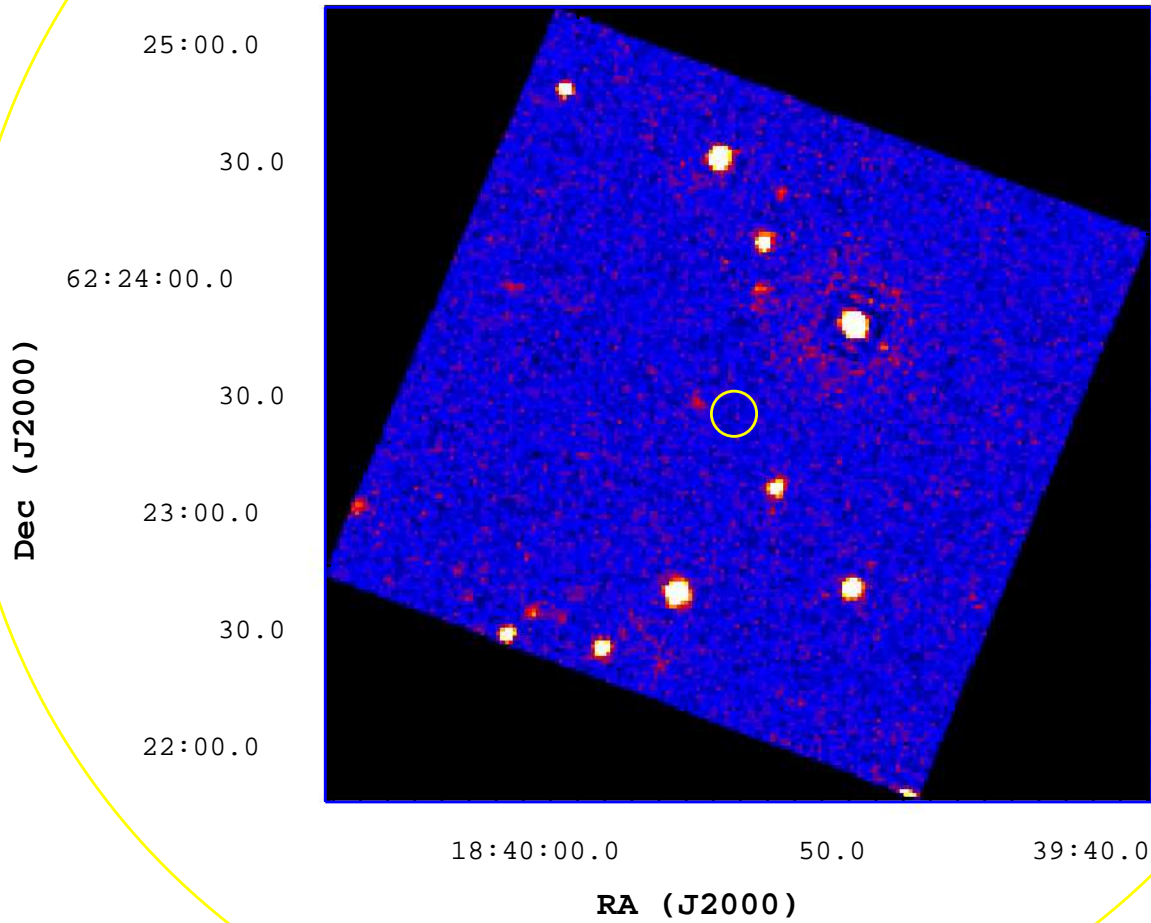

UVOT Finding Chart

OBSID 00709357000 / DATE-OBS 2016-08-21T22:30:46.1

5

10

15

20

25

30