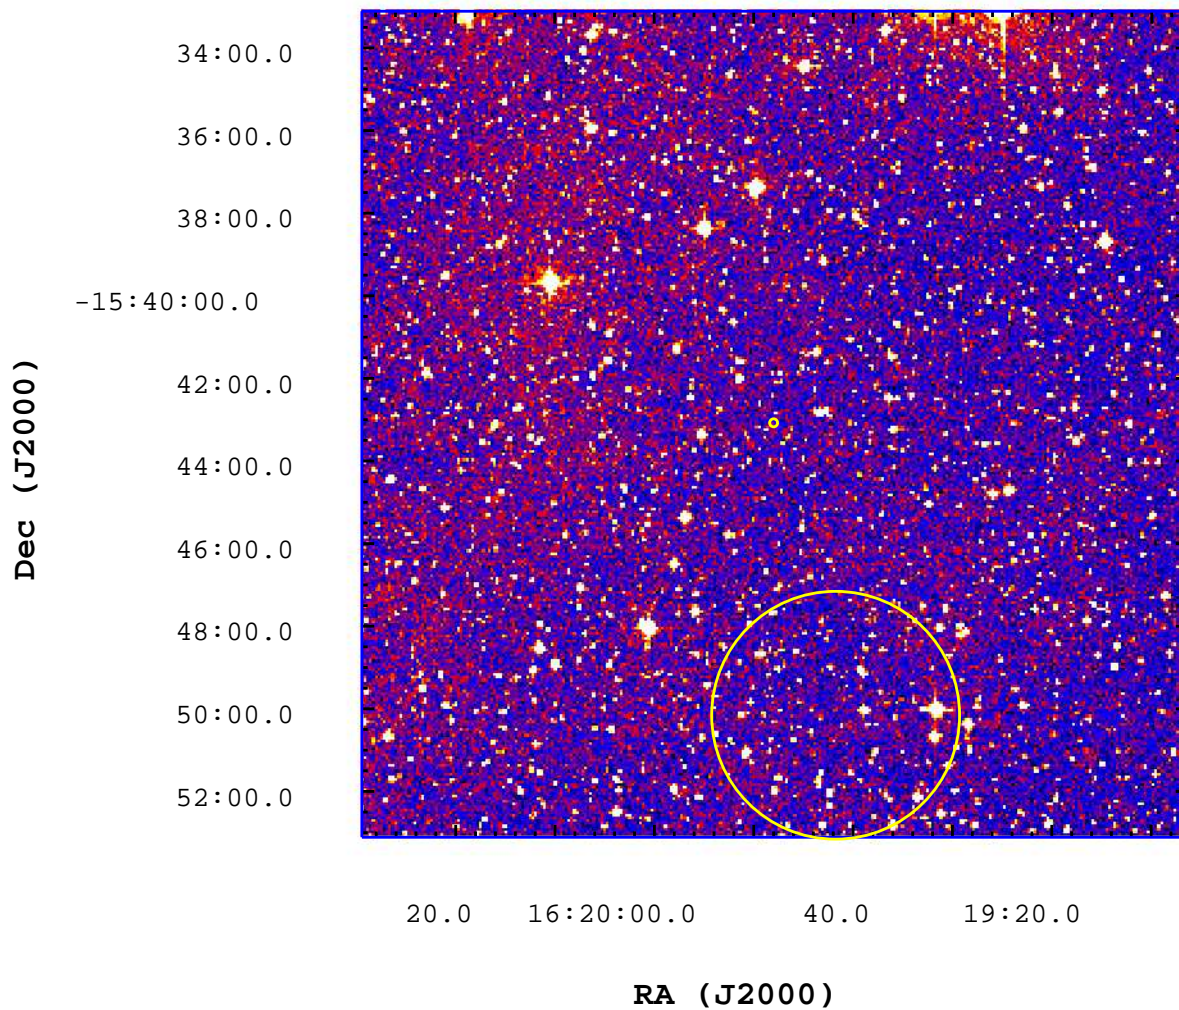

UVOT Finding Chart

OBSID 00713668000 / DATE-OBS 2016-09-26T19:48:33.4

5000

5500

6000

6500

7000