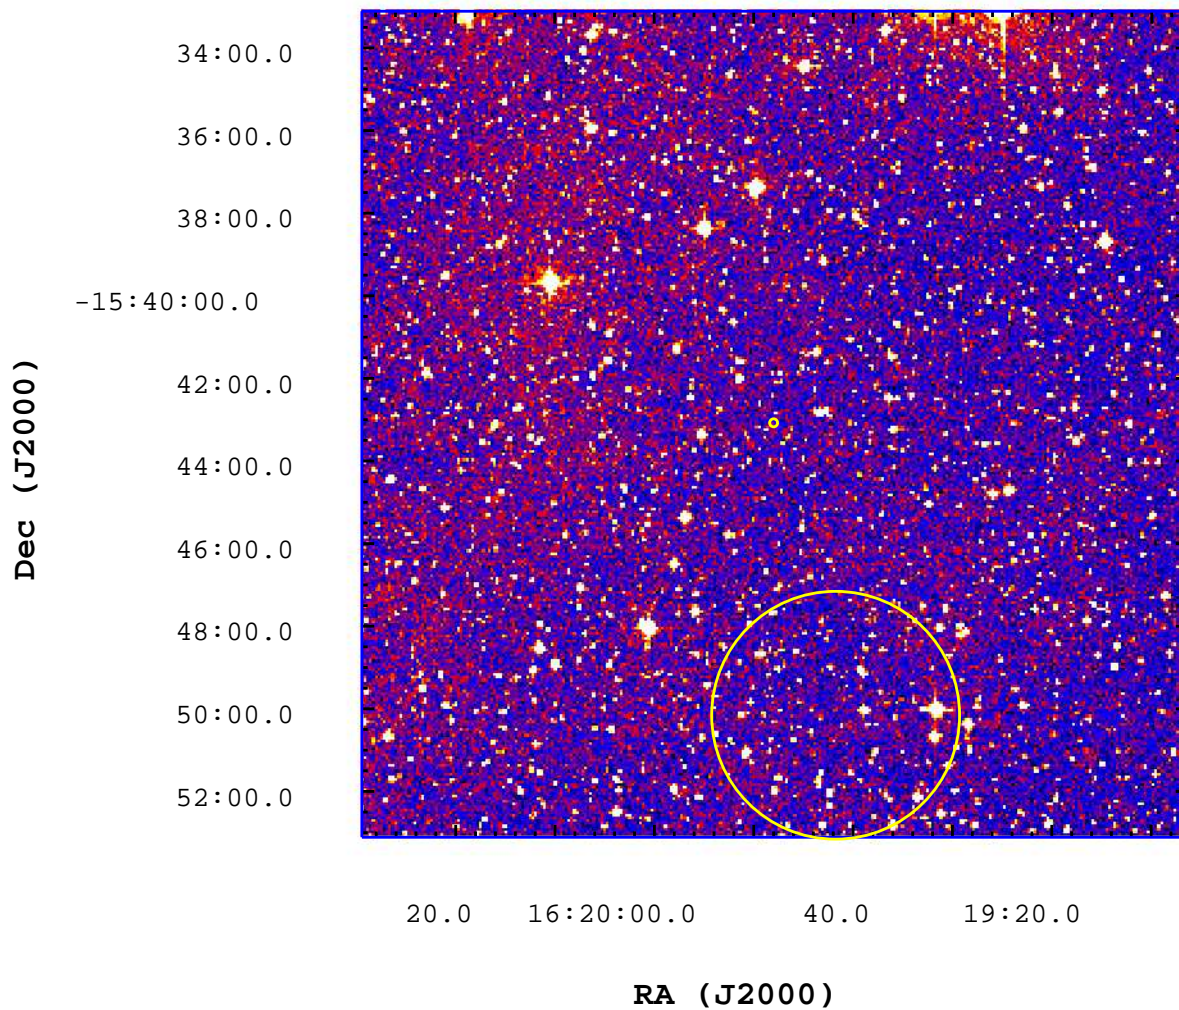

UVOT Finding Chart

OBSID 00713668000 / DATE-OBS 2016-09-26T19:51:11.3

5000

5500

6000

6500

7000