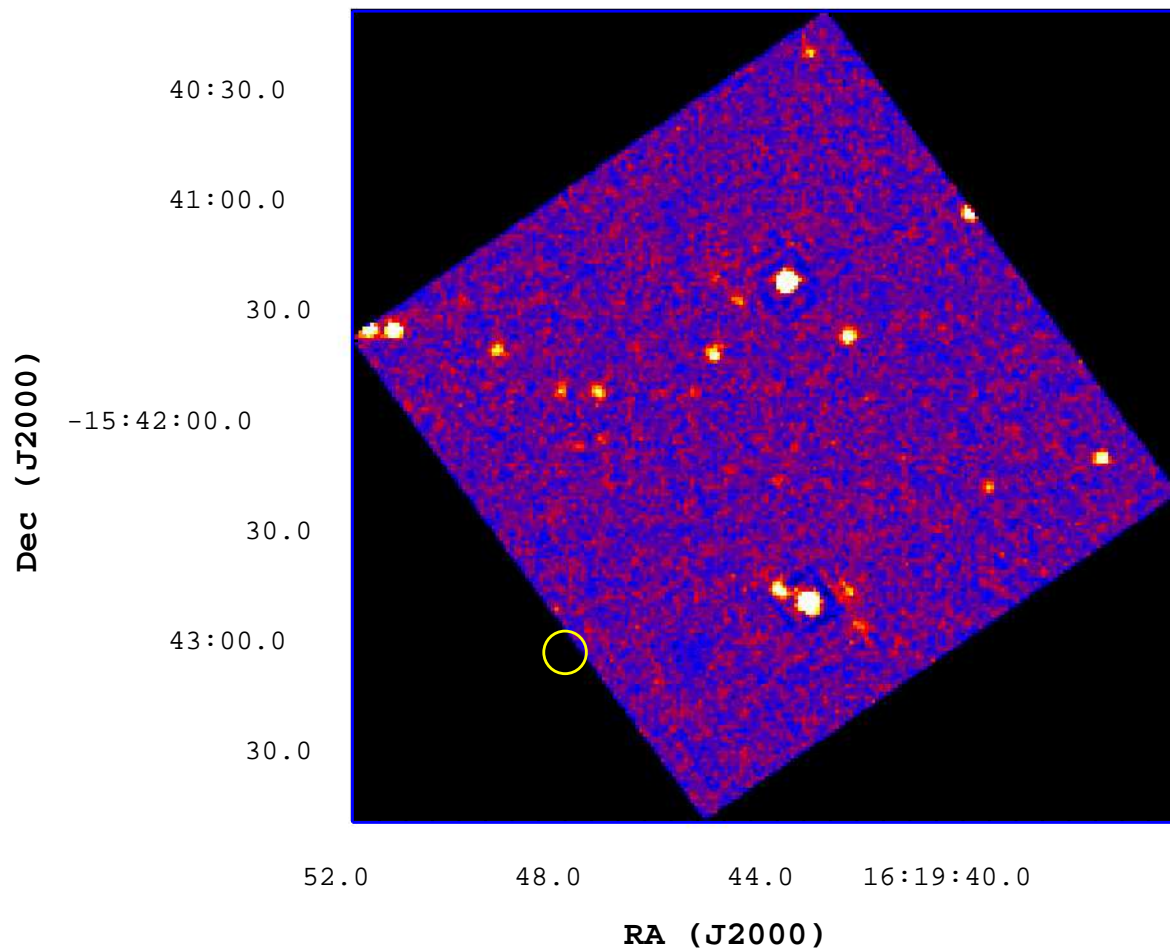

UVOT Finding Chart

OBSID 00713668000 / DATE-OBS 2016-09-26T20:00:49.8

10

20

30

40

50

60