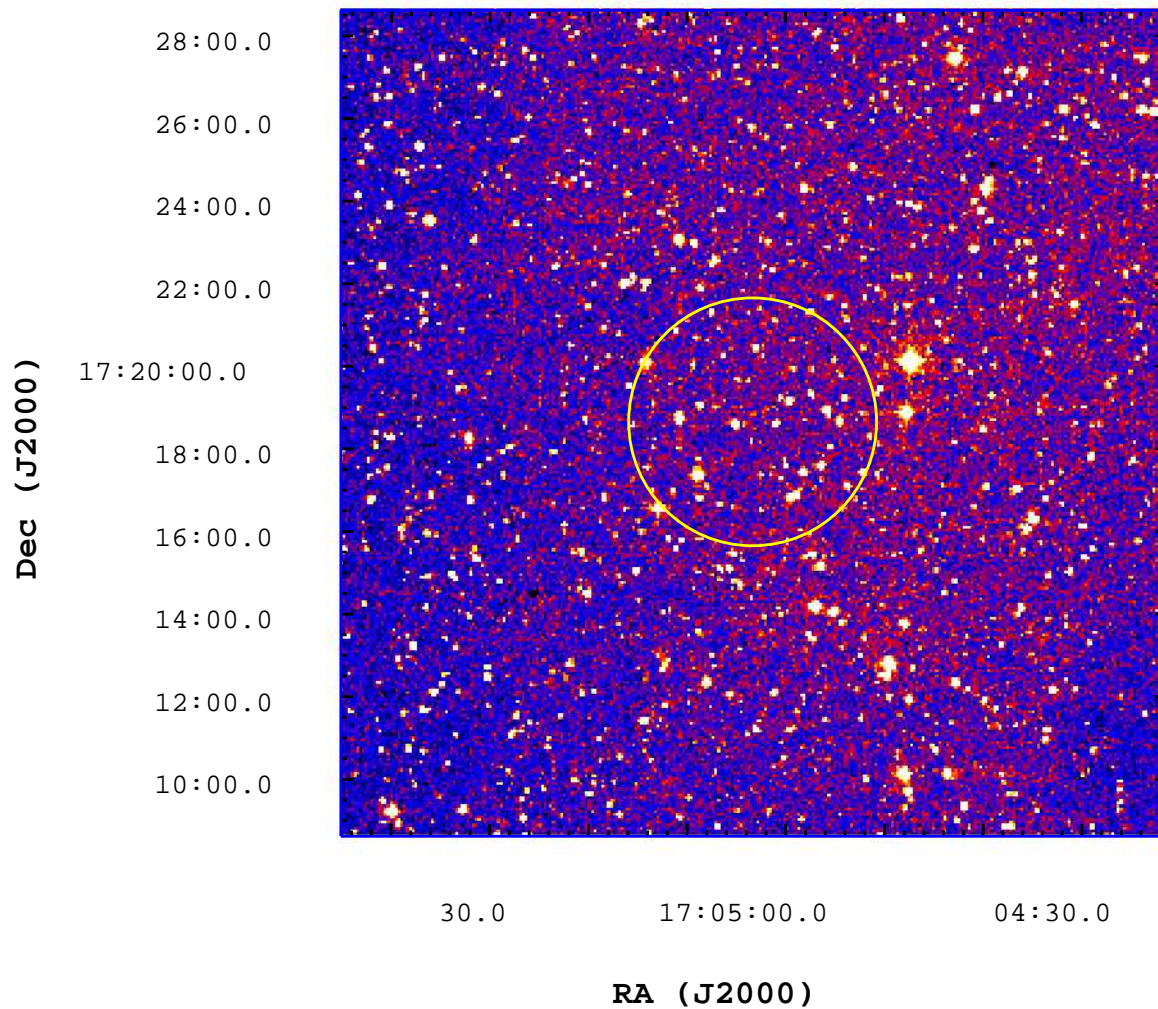

UVOT Finding Chart

OBSID 00713782000 / DATE-OBS 2016-09-27T18:19:42.9

2500

3000

3500

4000

4500