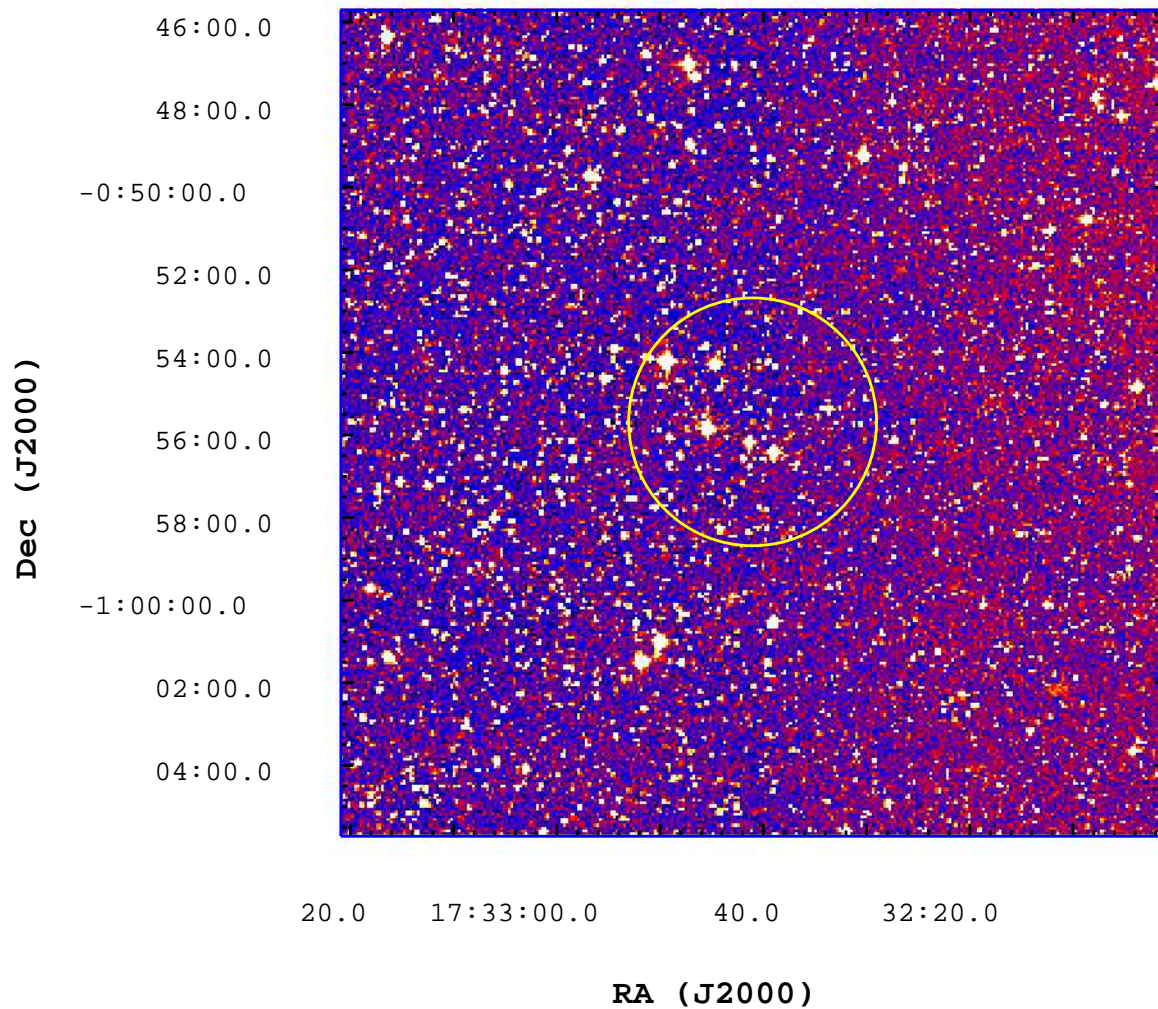

UVOT Finding Chart

OBSID 00715084000 / DATE-OBS 2016-10-04T13:13:20.1

5000

5500

6000

6500

7000