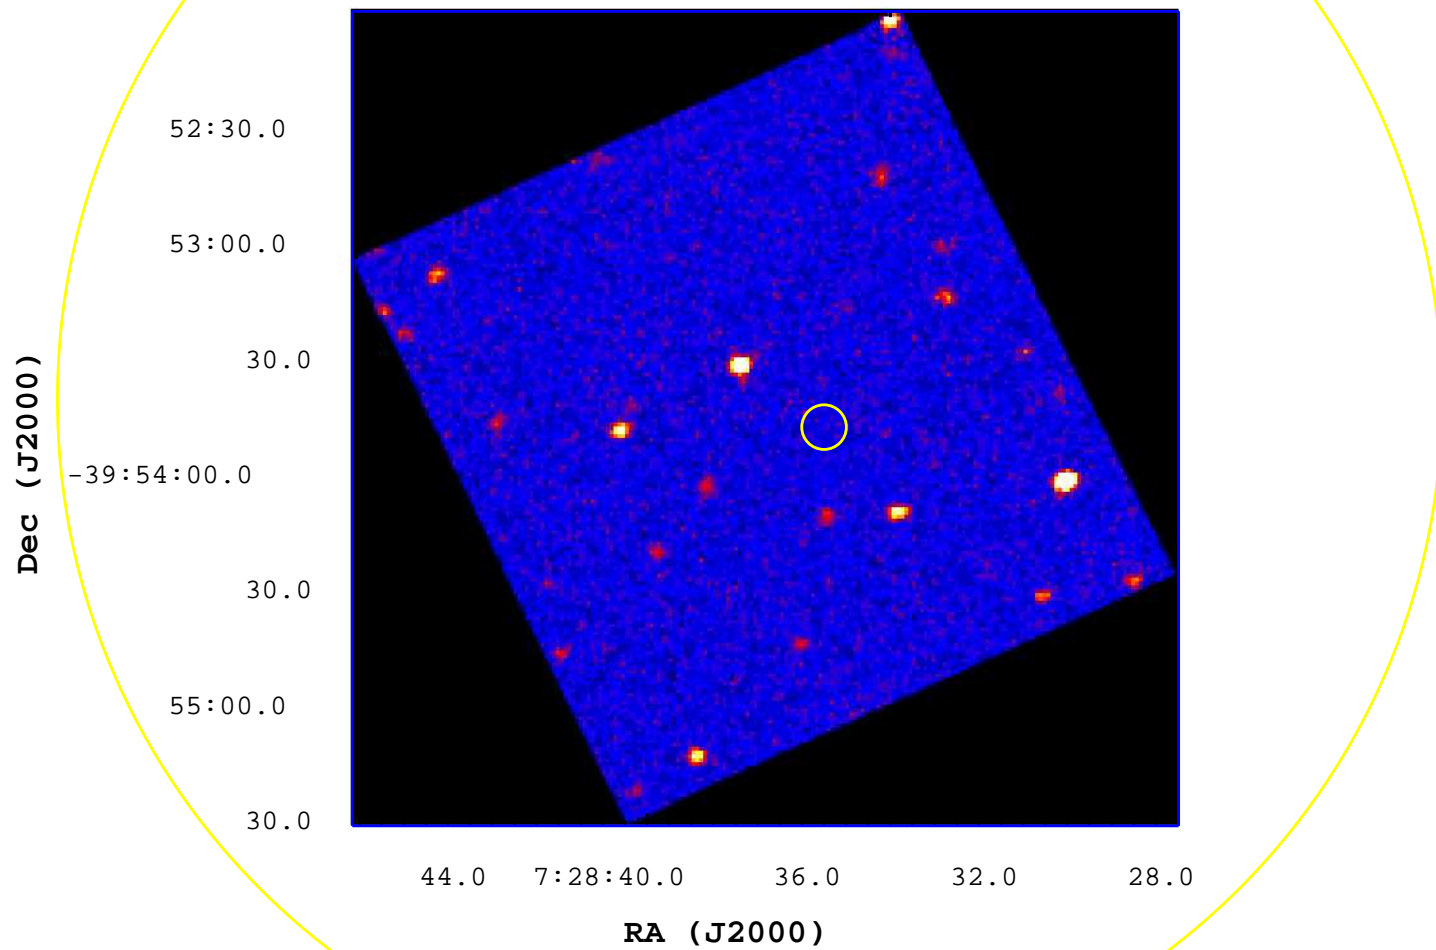

# UVOT Finding Chart

OBSID 00715246000 / DATE-OBS 2016-10-04T23:09:38.6

5 10 15 20 25 30 35 40 45 50