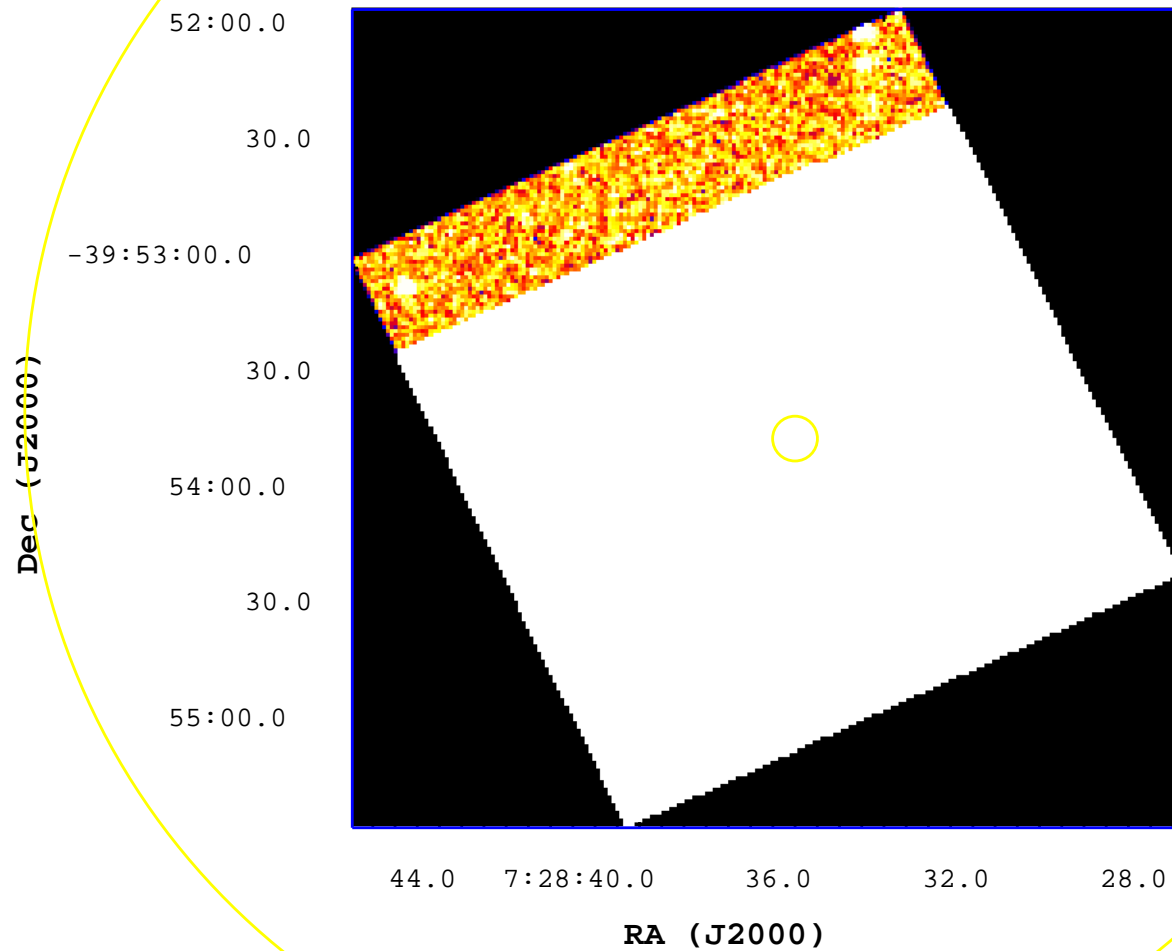

# UVOT Finding Chart

OBSID 00715246000 / DATE-OBS 2016-10-04T23:22:48.2

2

4

6

8

10

12

14

16

18

20