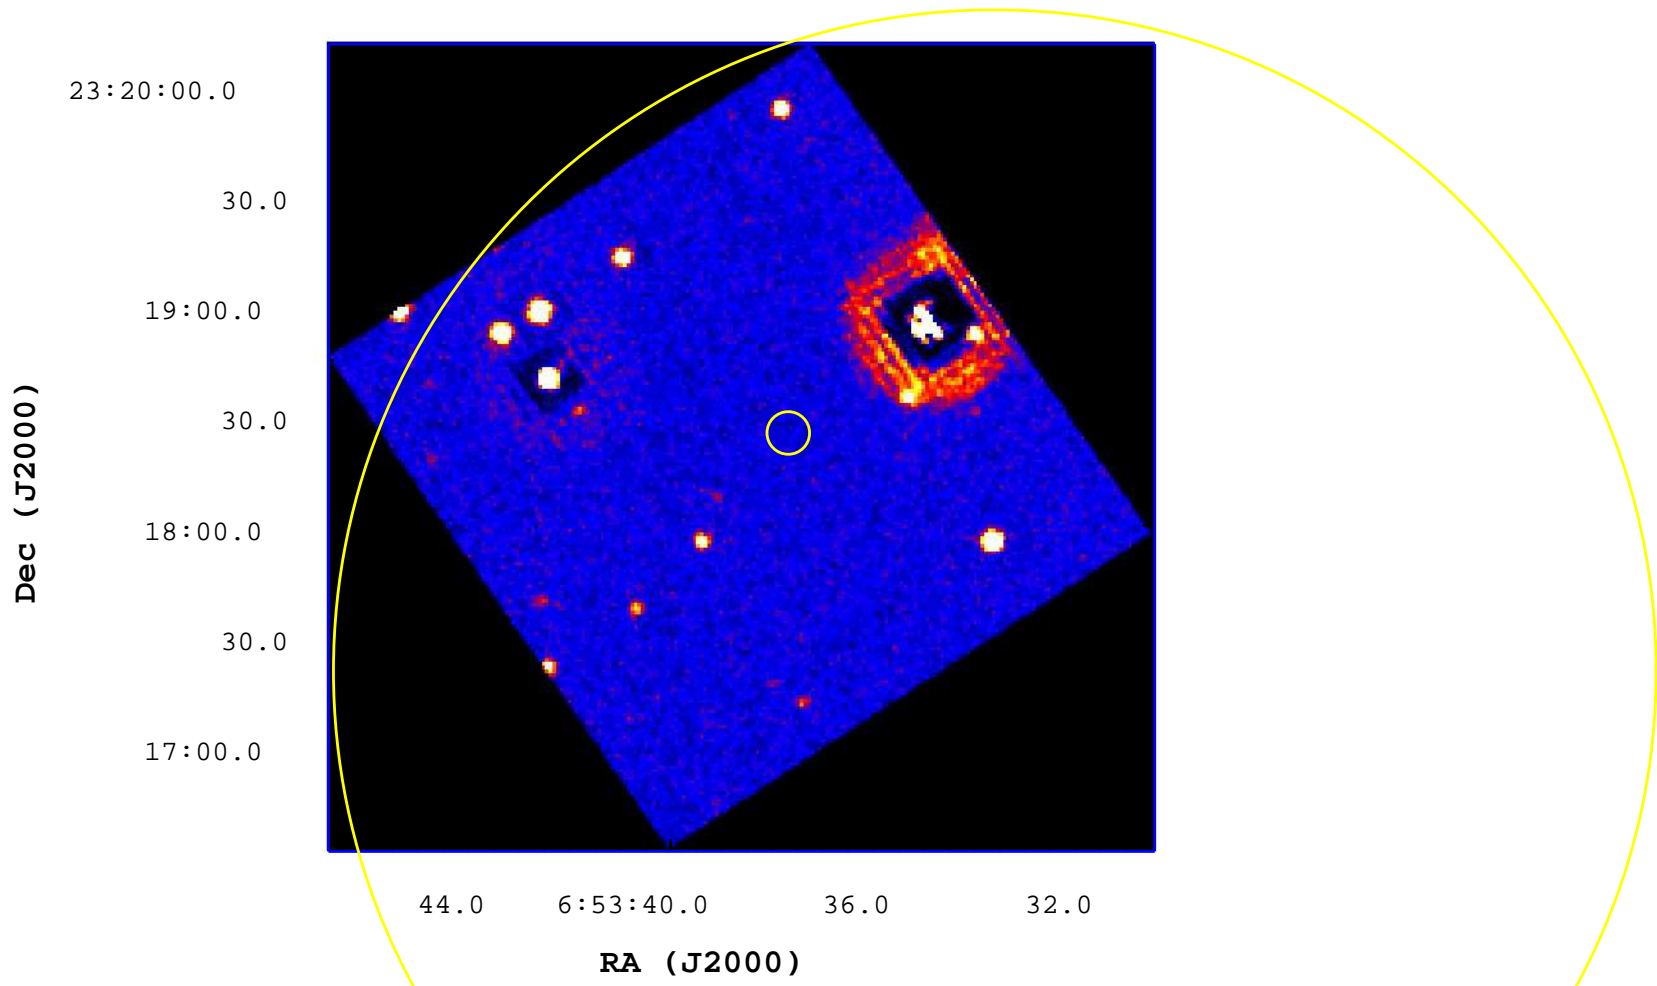

UVOT Finding Chart

OBSID 00716127000 / DATE-OBS 2016-10-07T21:28:13.3

10

20

30

40

50

60