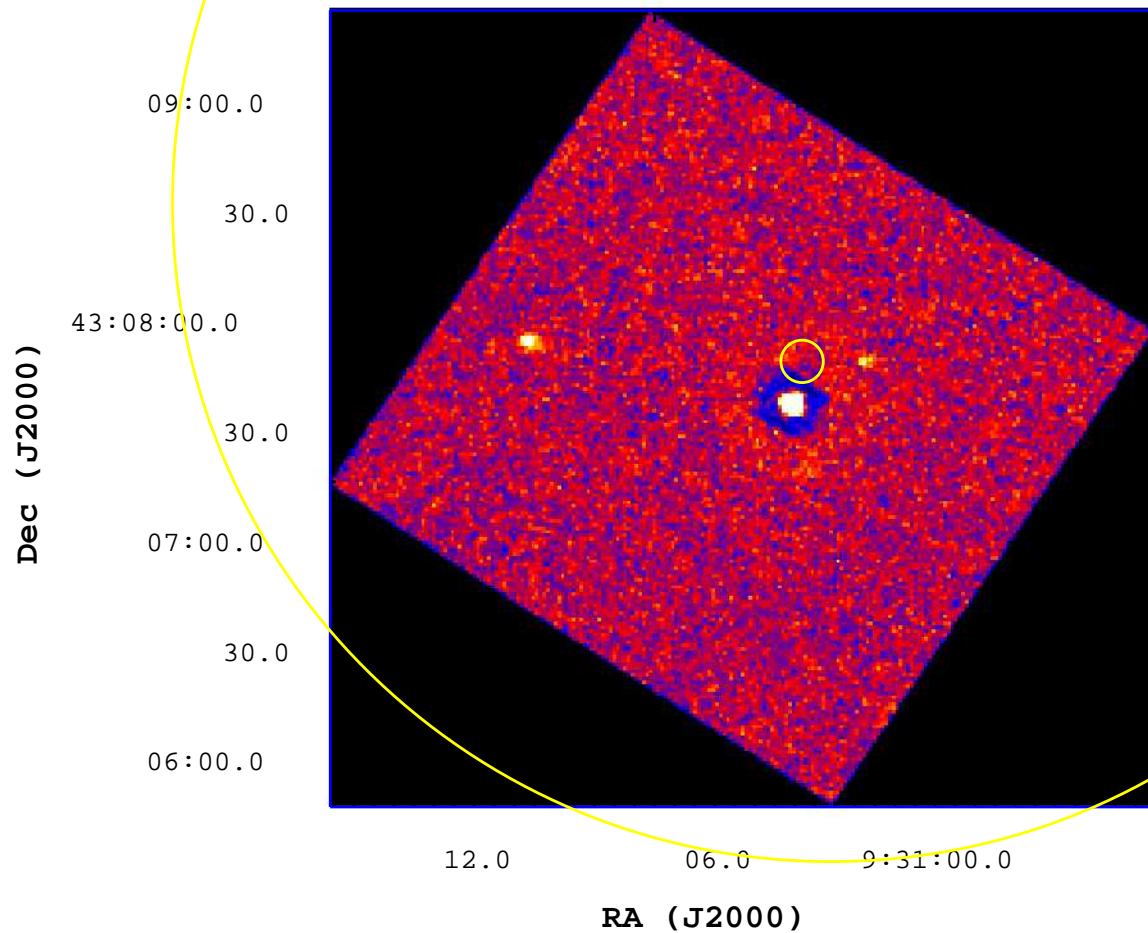

UVOT Finding Chart

OBSID 00718023000 / DATE-OBS 2016-10-17T17:53:15.5

5

10

15

20

25

30