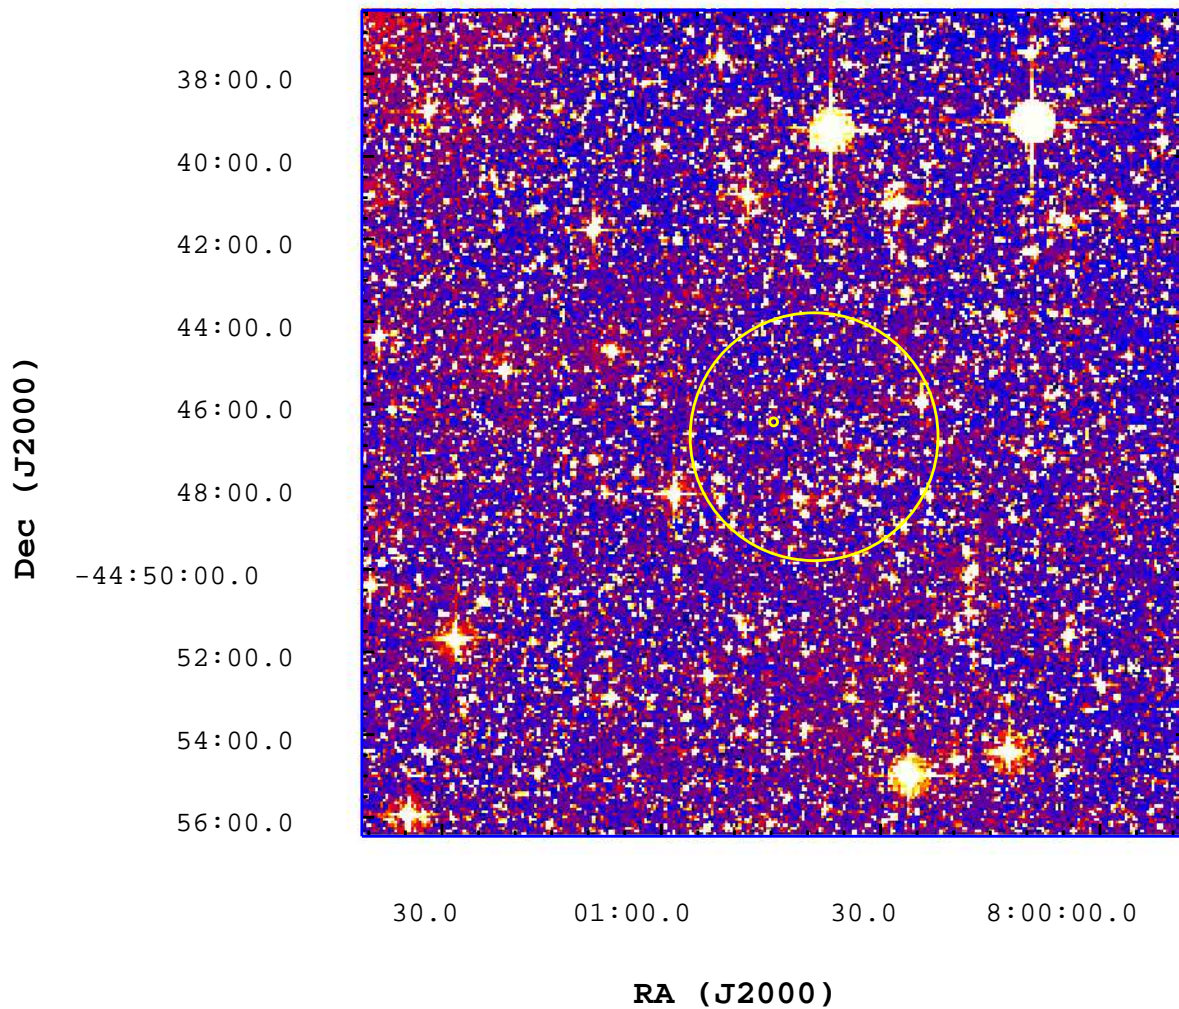

# UVOT Finding Chart

OBSID 00720697000 / DATE-OBS 2016-11-05T05:03:06.1

2500

3000

3500

4000

4500