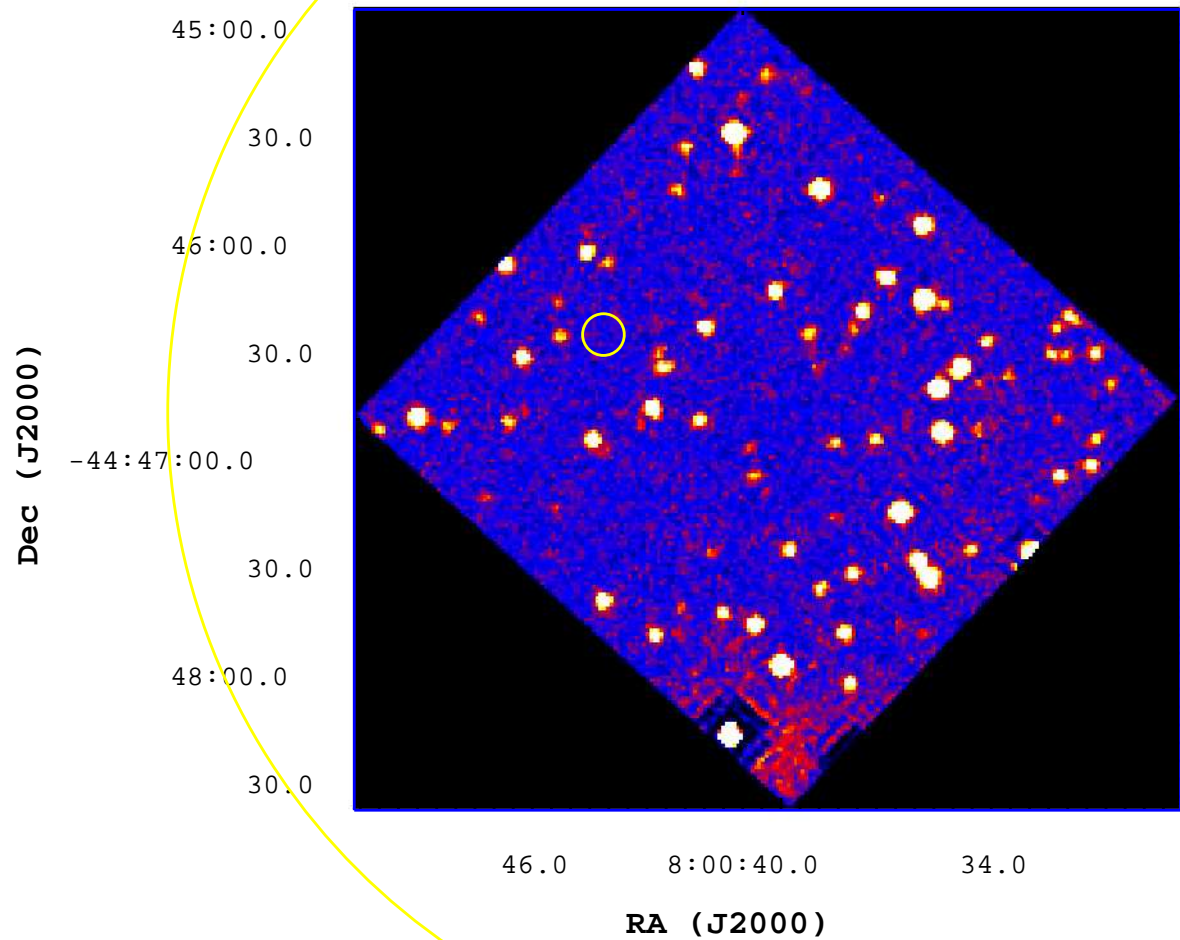

# UVOT Finding Chart

OBSID 00720697000 / DATE-OBS 2016-11-05T05:03:06.1

5

10

15

20

25

30