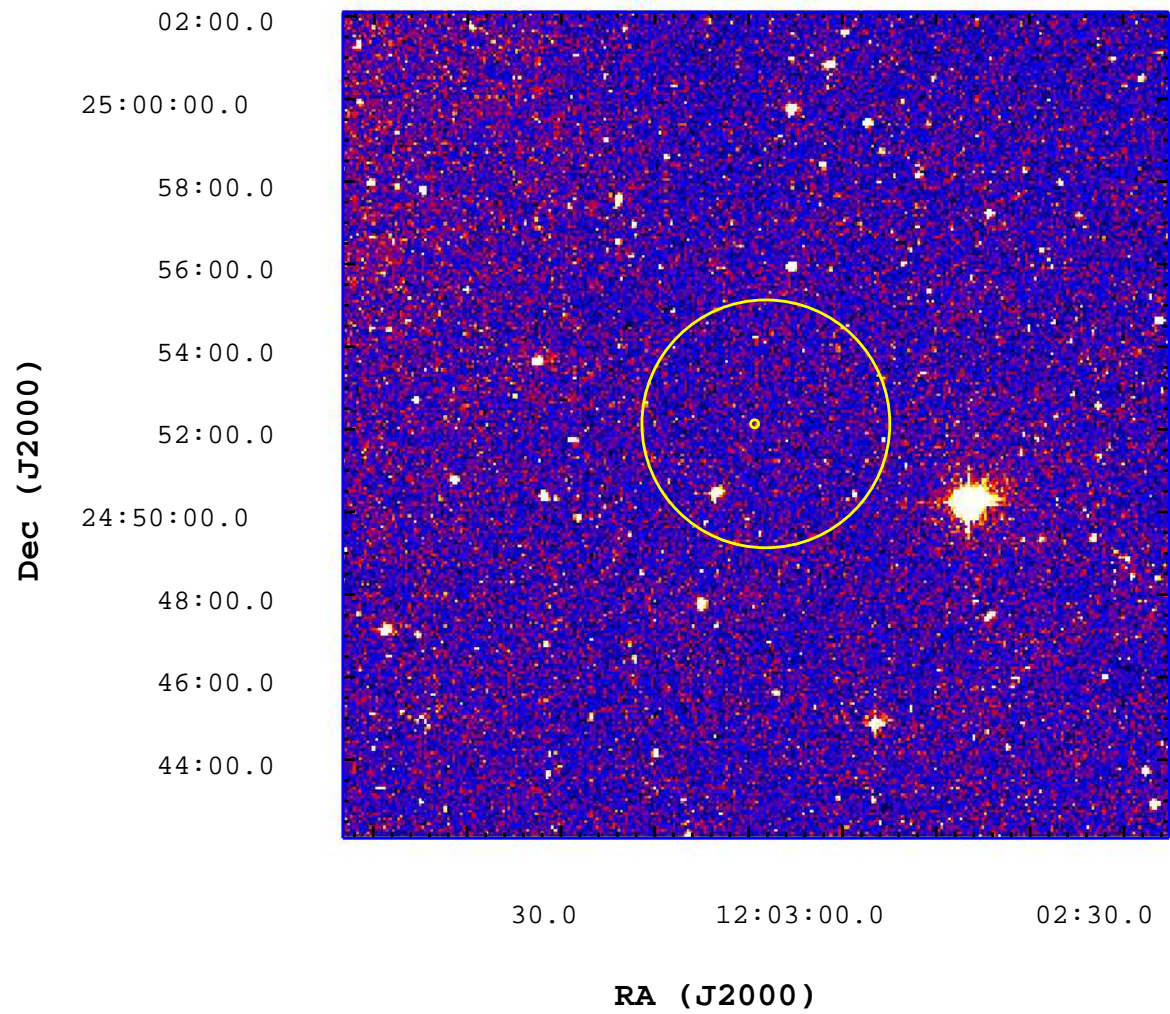

UVOT Finding Chart

OBSID 00721234000 / DATE-OBS 2016-11-08T03:36:59.8

600 800 1000 1200 1400 1600 1800 2000 2200