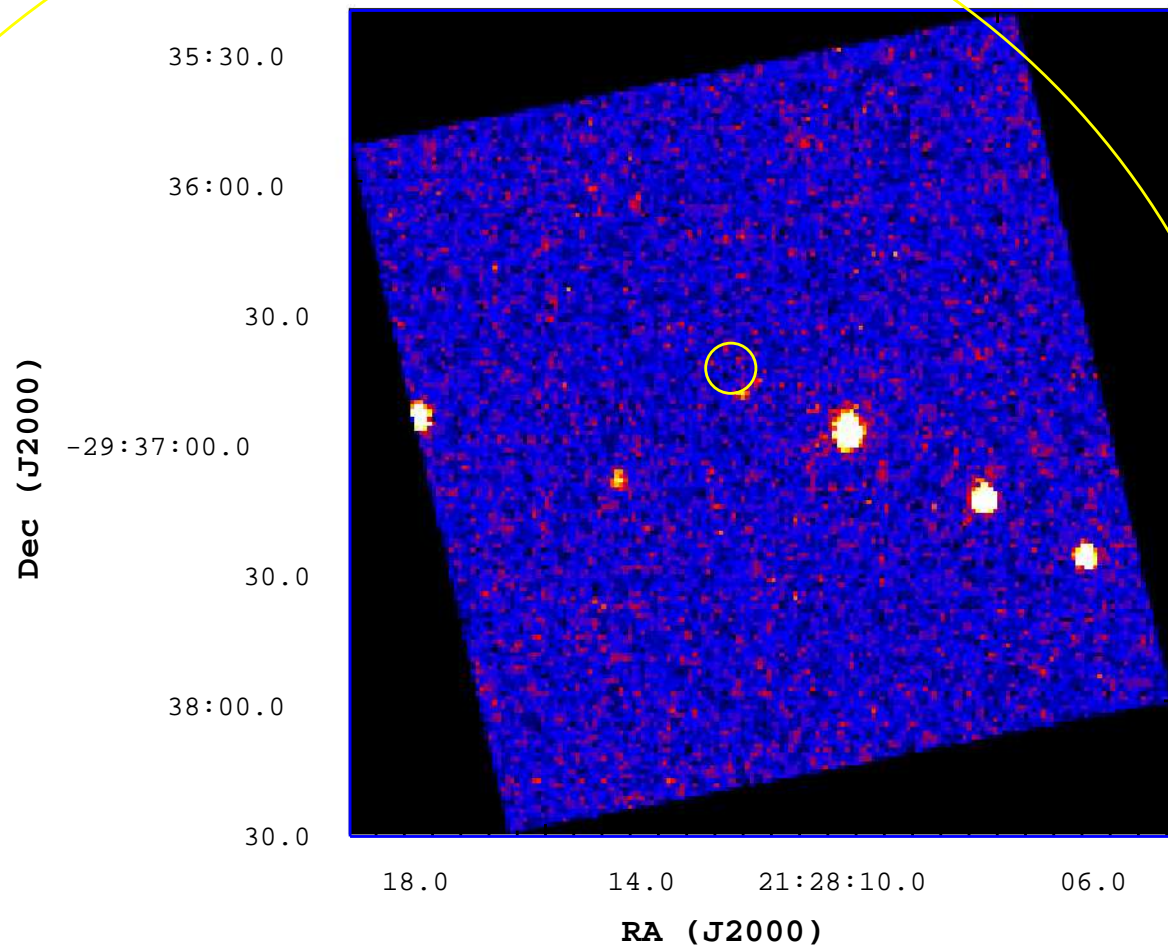

UVOT Finding Chart

OBSID 00722604000 / DATE-OBS 2016-11-17T01:40:34.8

2

4

6

8

10

12