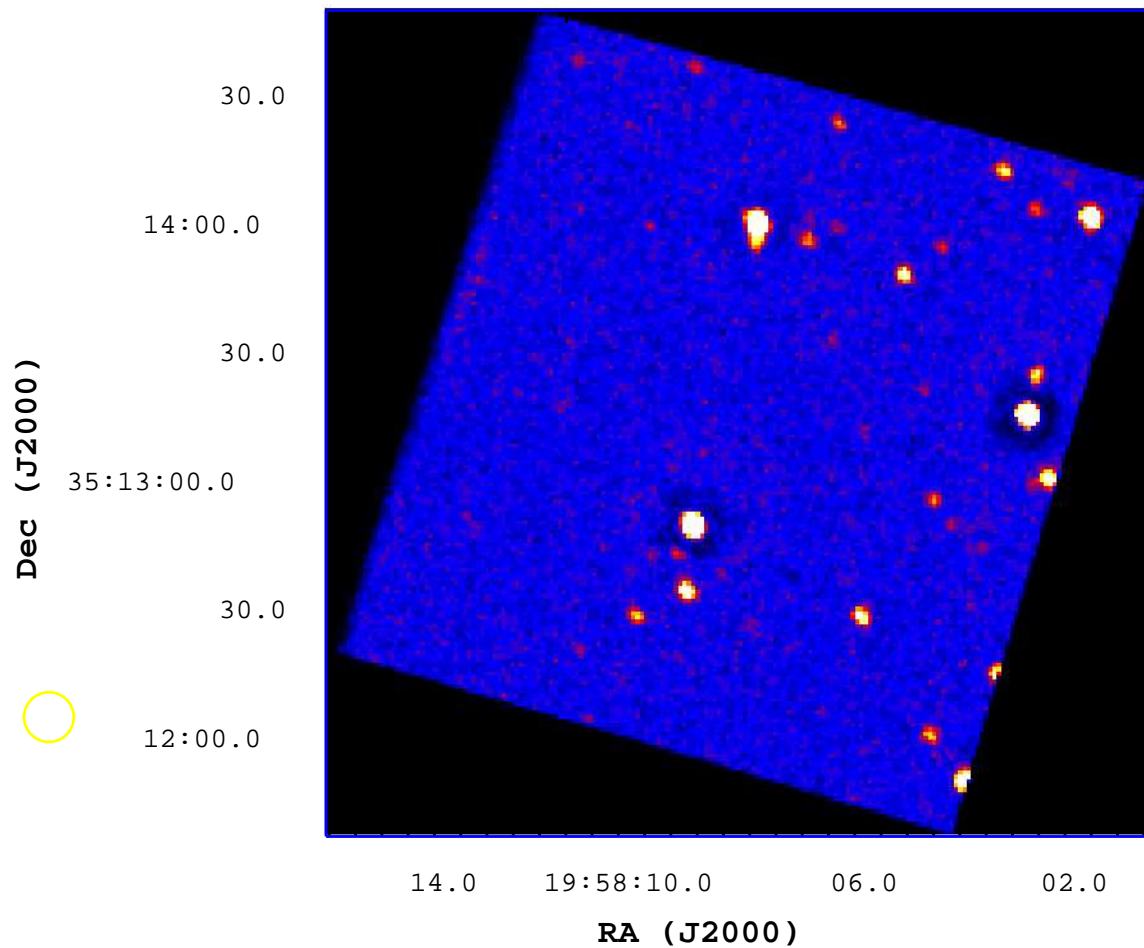

# UVOT Finding Chart

OBSID 00725626000 / DATE-OBS 2016-12-06T07:58:40.2

10

20

30

40

50

60

70

80

90