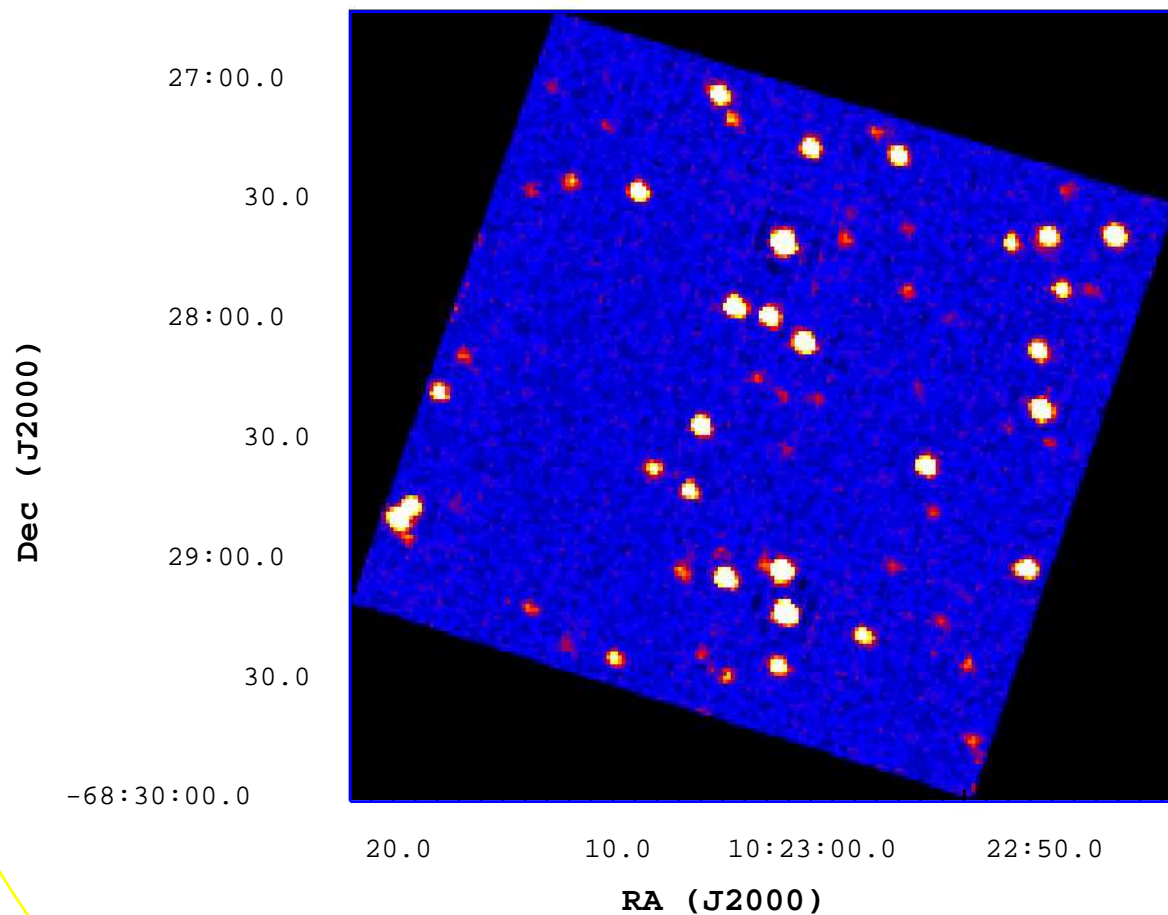

UVOT Finding Chart

OBSID 00729600000 / DATE-OBS 2017-01-03T06:54:42.0

10

20

30

40

50

60