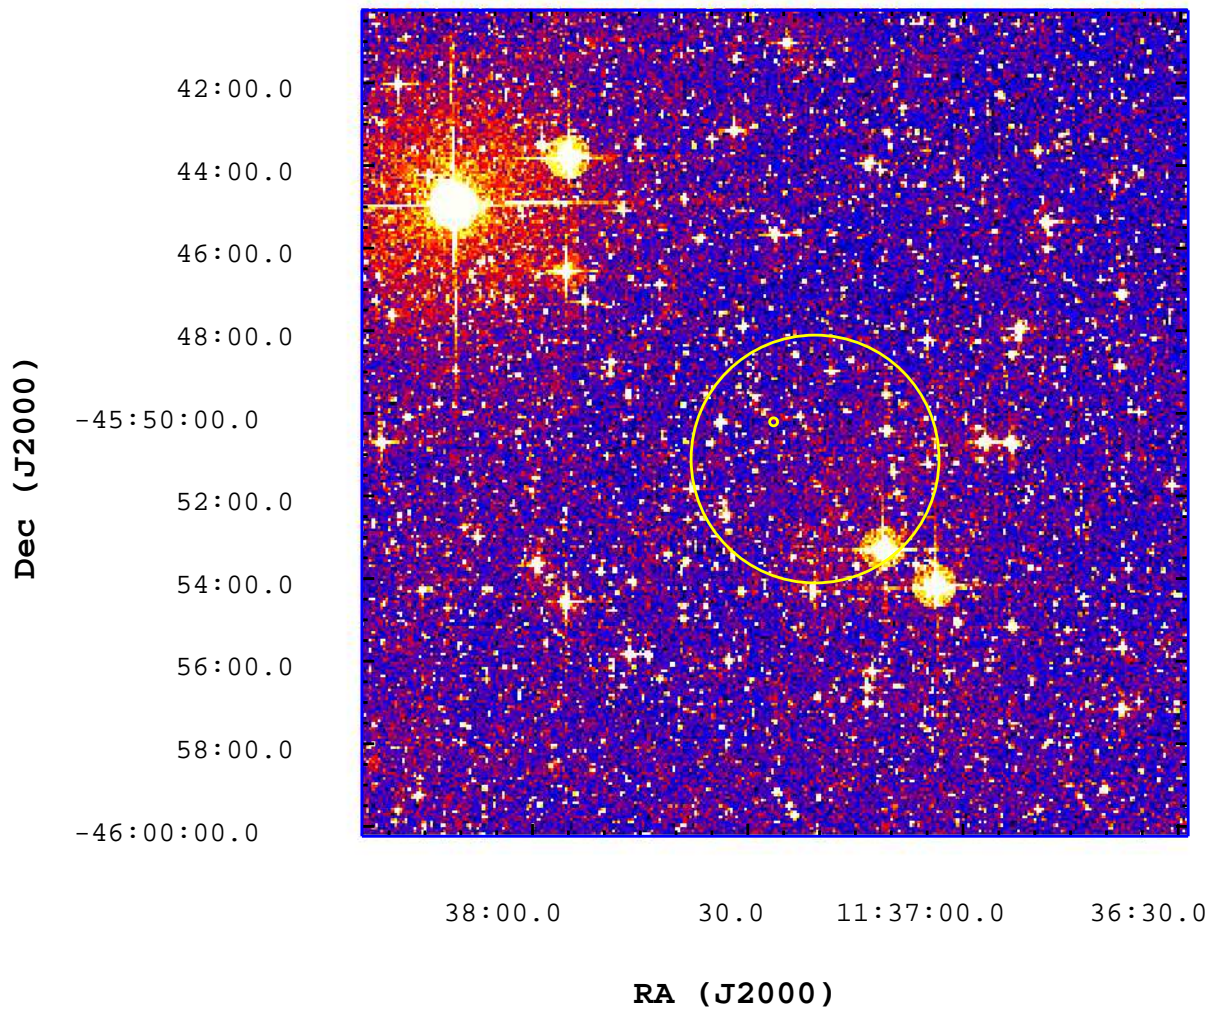

UVOT Finding Chart

OBSID 00735326000 / DATE-OBS 2017-01-27T14:35:53.7

4500

5000

5500

6000

6500