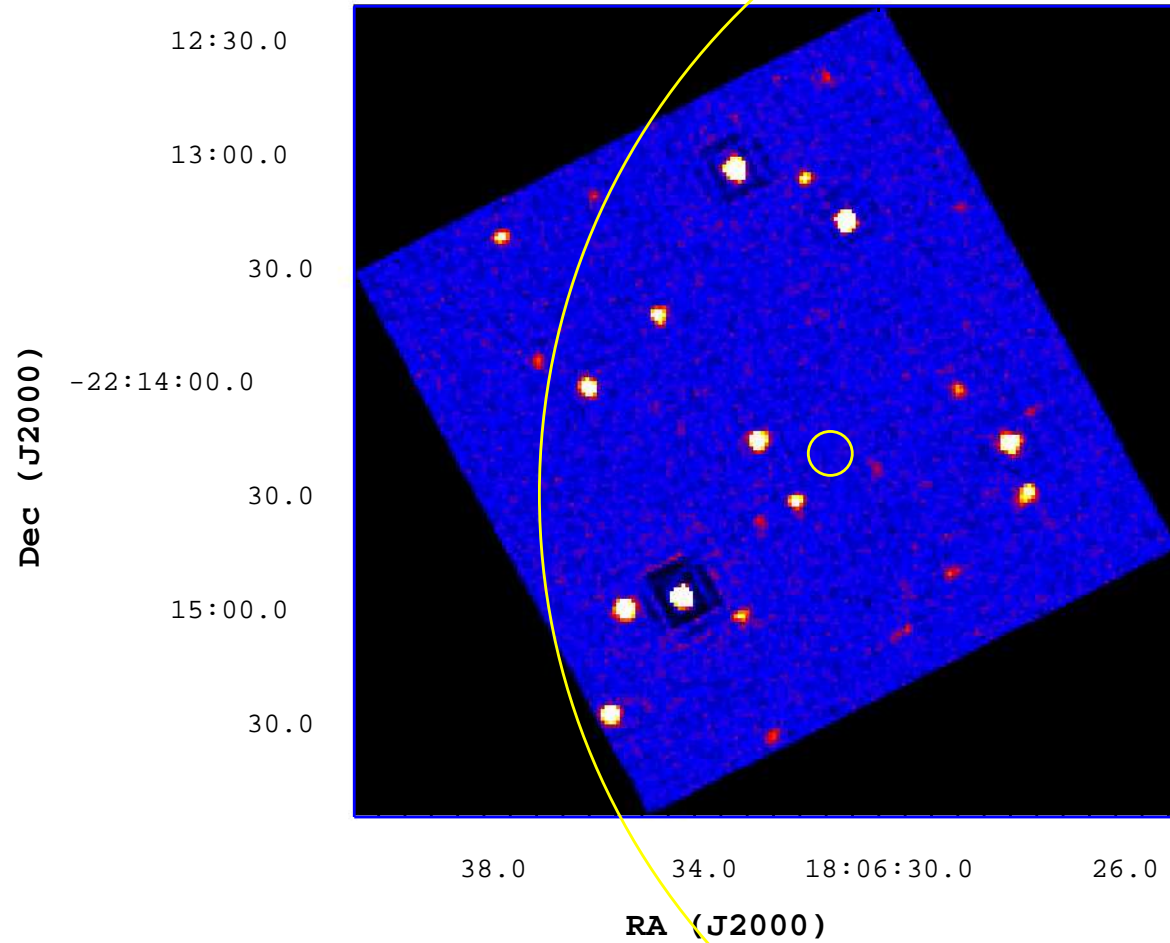

# UVOT Finding Chart

OBSID 00745022000 / DATE-OBS 2017-04-01T19:15:39.5

10

20

30

40

50

60