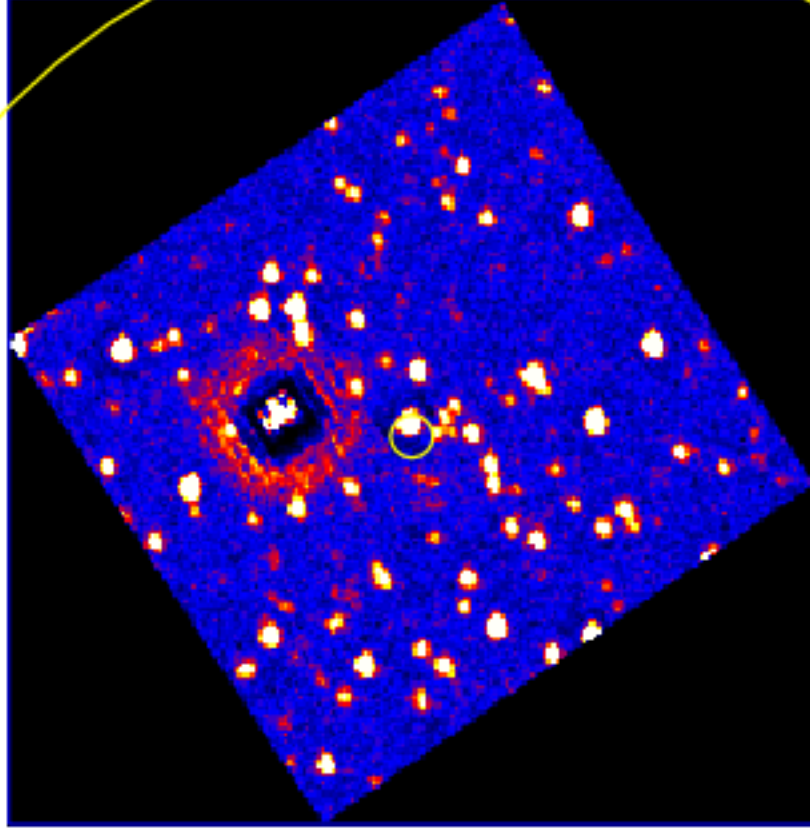

UVOT Finding Chart

OBSID 00755848000 / DATE-OBS 2017-06-04T14:48:58.5

36:00.0

30.0

-60:37:00.0

30.0

38:00.0

30.0

39:00.0

20.0 10.0 11:21:00.0

RA (J2000)

Dec (J2000)

0 5 10 15 20 25 30 35 40 45