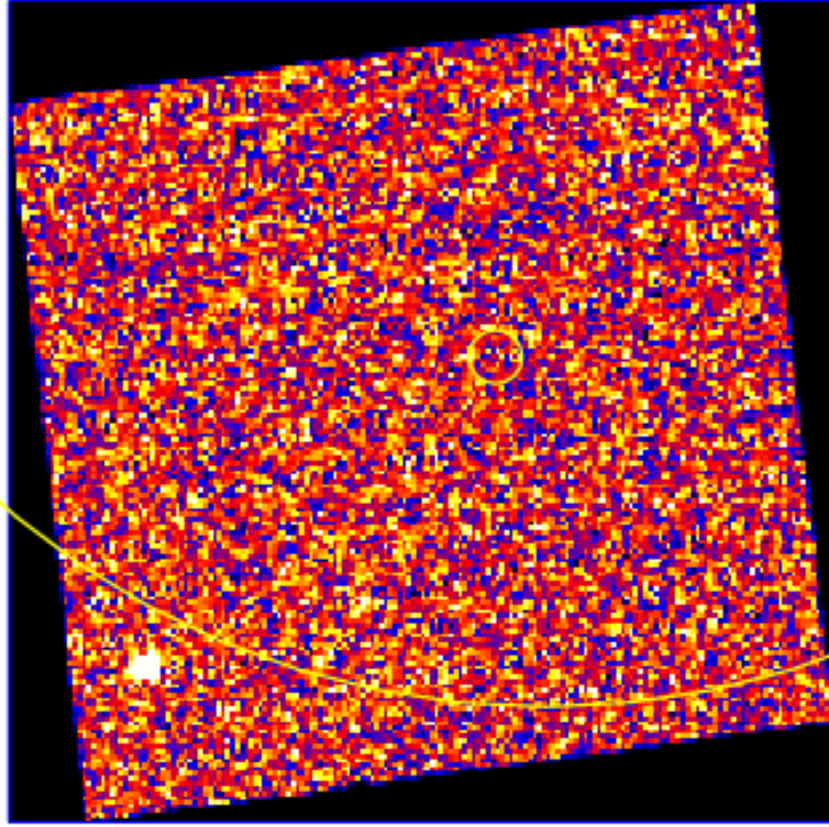

# UVOT Finding Chart

OBSID 00762535000 / DATE-OBS 2017-07-14T12:40:21.8

01:00.0

30.0

2:00:00.0

30.0

1:59:00.0

58:30.0

28.0 24.0 2:17:20.0

RA (J2000)