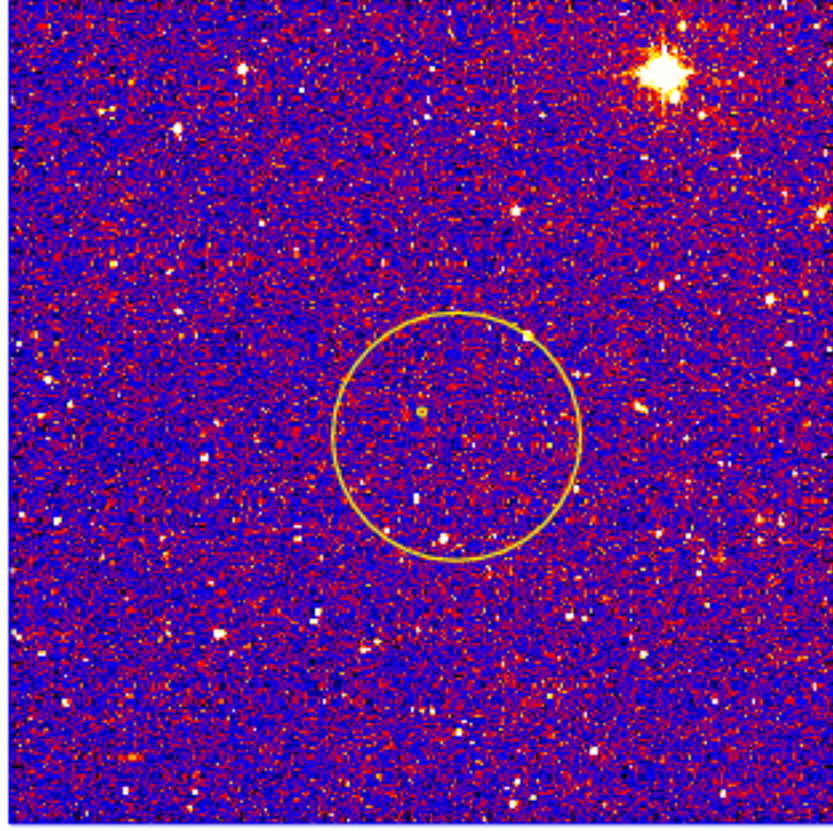

UVOT Finding Chart

OBSID 00767284000 / DATE-OBS 2017-08-10T22:16:37.5

48:00.0
46:00.0
44:00.0
42:00.0
3:40:00.0
38:00.0
36:00.0
34:00.0
32:00.0
30:00.0

20.0 12:32:00.0 40.0 31:20.0

RA (J2000)

3000

3500

4000