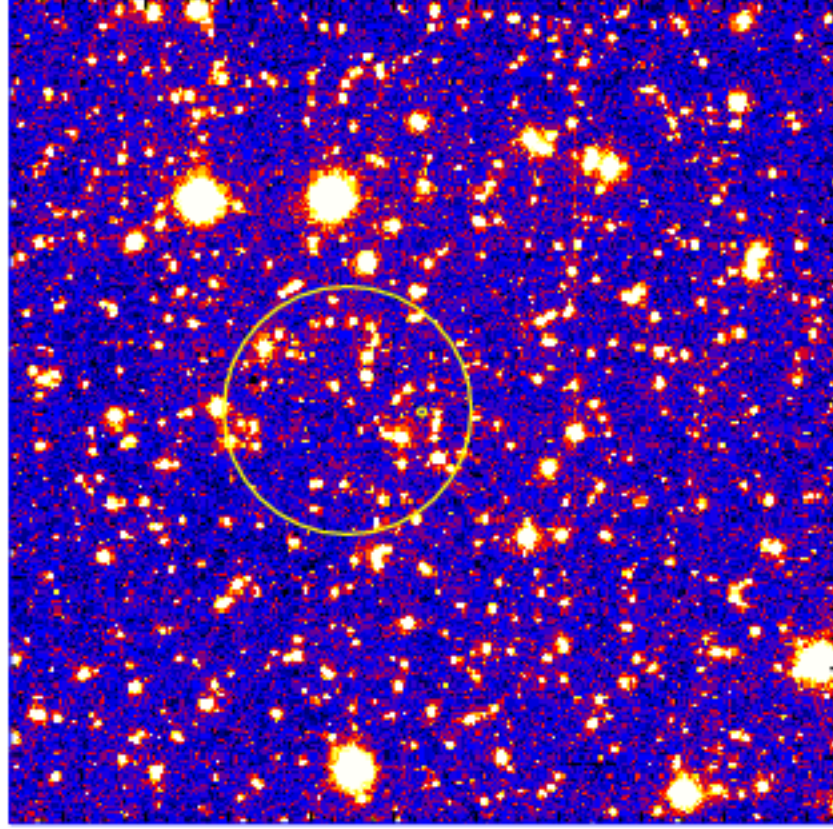

UVOT Finding Chart

OBSID 00768939000 / DATE-OBS 2017-08-22T09:26:47.4

08:00.0
06:00.0
04:00.0
02:00.0
55:00:00.0
58:00.0
56:00.0
54:00.0
52:00.0
54:50:00.0

Dec (J2000)

30.0 6:18:00.0 30.0 17:00.0 16:30.0

RA (J2000)