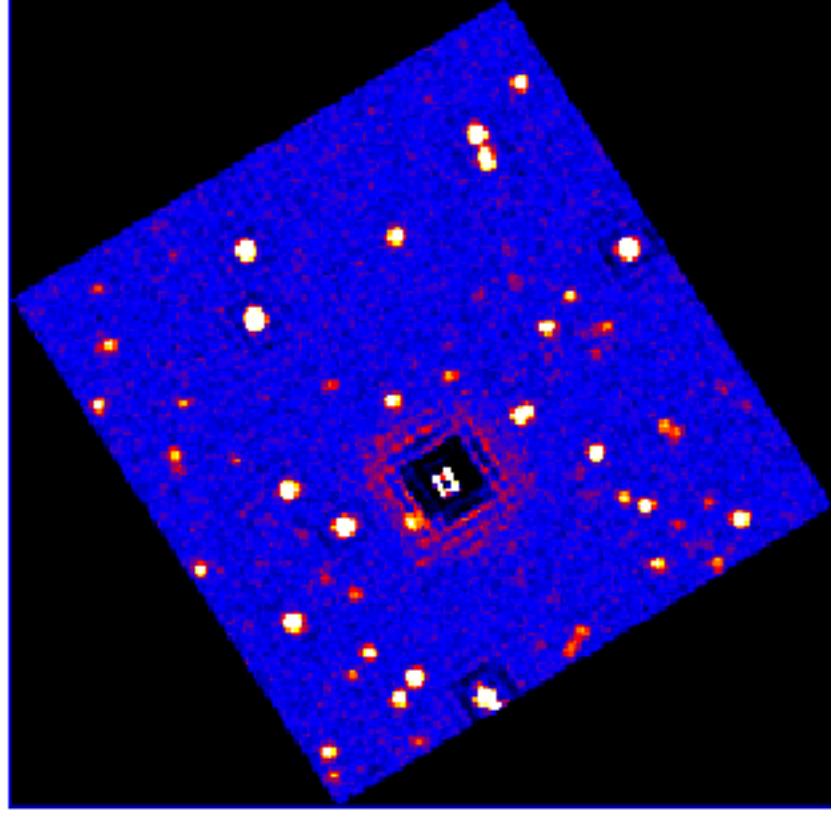

UVOT Finding Chart

OBSID 00772006000 / DATE-OBS 2017-09-12T01:49:02.2

19:30.0

-54:20:00.0

30.0

21:00.0

30.0

22:00.0