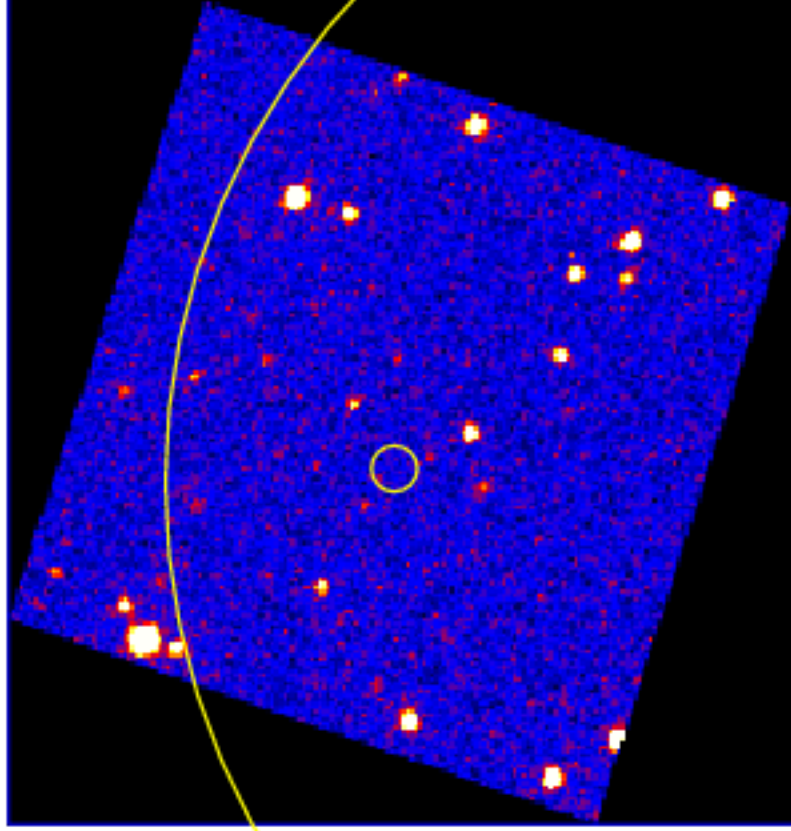

UVOT Finding Chart

OBSID 00772052000 / DATE-OBS 2017-09-12T06:38:37.7

58:30.0

-61:59:00.0

30.0

-62:00:00.0

30.0

01:00.0