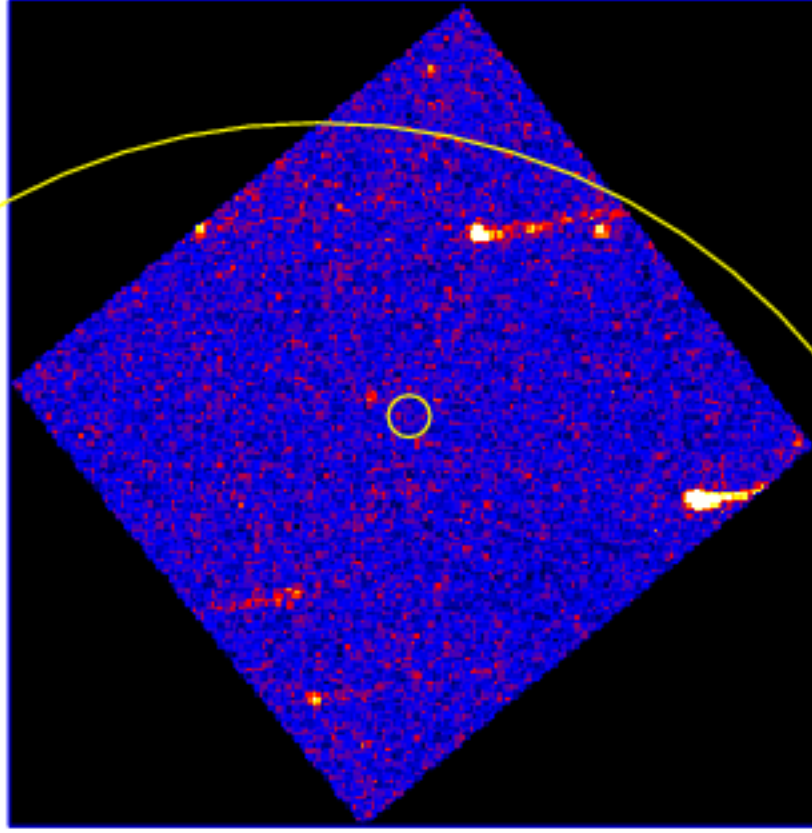

UVOT Finding Chart

OBSID 00773898000 / DATE-OBS 2017-09-24T10:45:01.7

55:00.0

30.0

-41:56:00.0

30.0

57:00.0

30.0

58:00.0

18.0 12.0 06.0 17:00:00.0

RA (J2000)

0

2

4

6

8

10

12

14

16

18

20

22