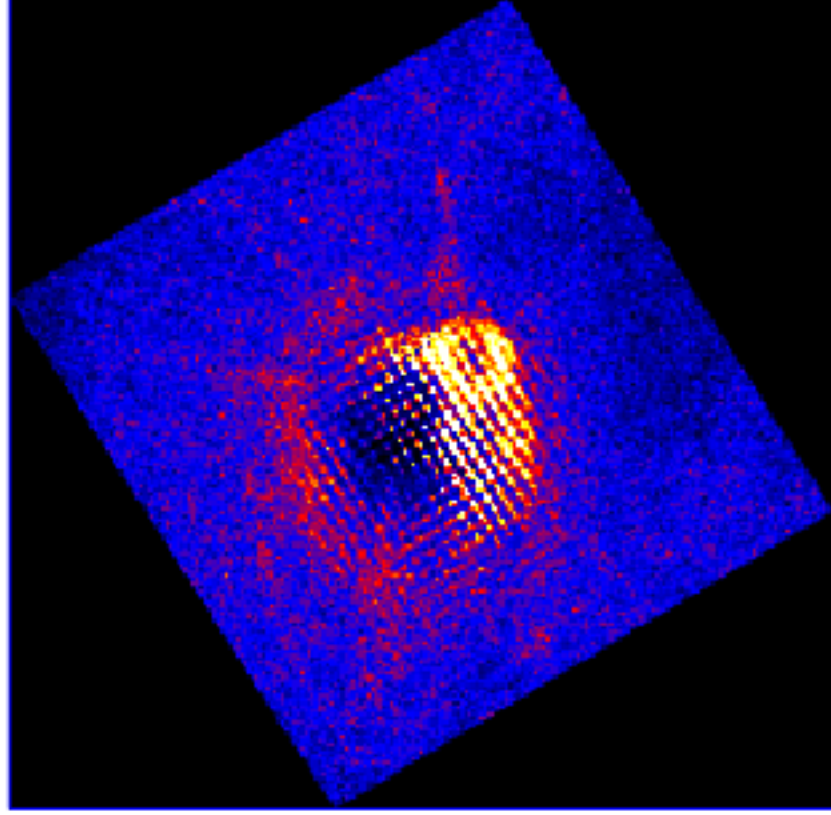

UVOT Finding Chart

OBSID 00773899000 / DATE-OBS 2017-09-24T10:53:25.8

39:00.0

30.0

-41:40:00.0

30.0

41:00.0

30.0

42:00.0

23:10:10.0

23:10:02.0

09:54.0

RA (J2000)