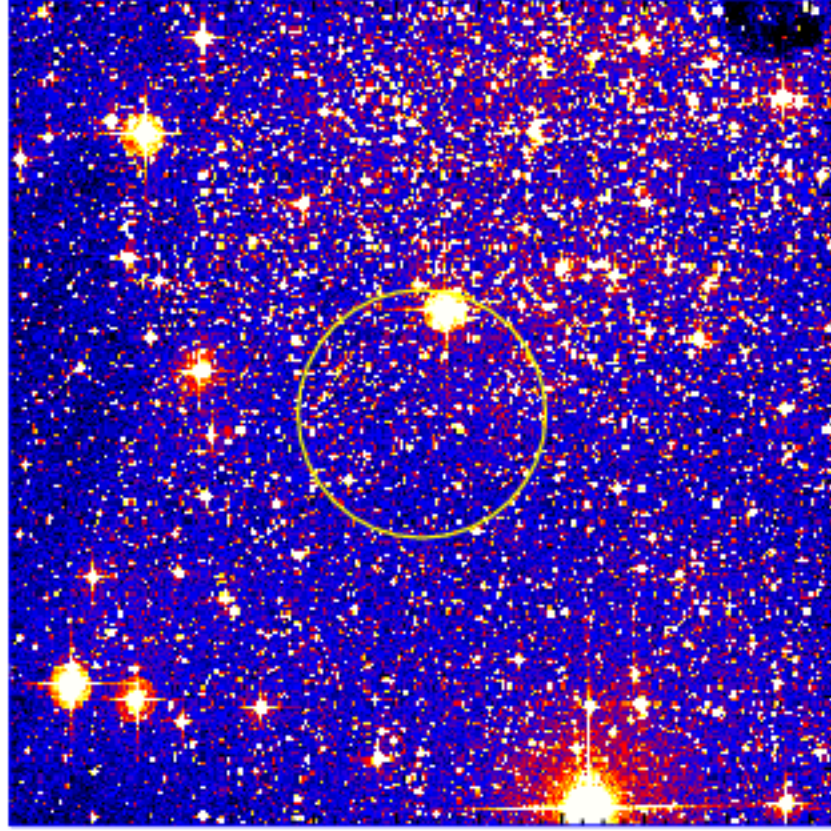

UVOT Finding Chart

OBSID 00780203000 / DATE-OBS 2017-10-19T05:03:21.9

44:00.0
46:00.0
48:00.0
-45:50:00.0
52:00.0
54:00.0
56:00.0
58:00.0
-46:00:00.0
02:00.0

Dec (J2000)

48:00.0 30.0 16:47:00.0 46:30.0

RA (J2000)