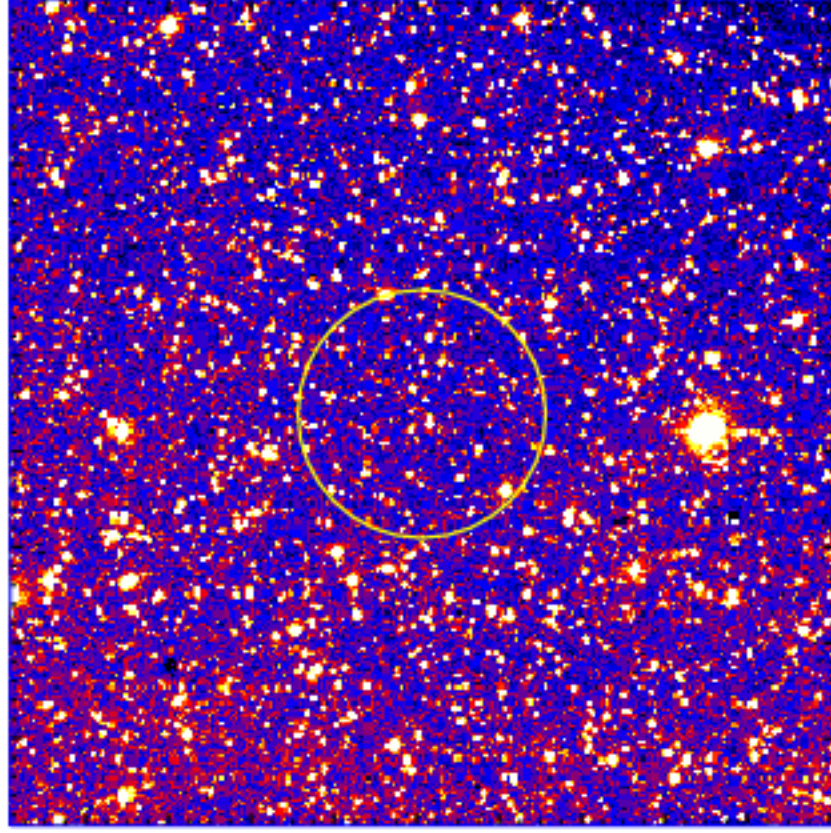

UVOT Finding Chart

OBSID 00784154000 / DATE-OBS 2017-10-29T19:09:28.6

20:00.0
18:00.0
16:00.0
14:00.0
12:00.0
22:10:00.0
08:00.0
06:00.0
04:00.0
02:00.0

20.0 5:36:00.0 40.0 35:20.0

RA (J2000)

2200

2400

2600