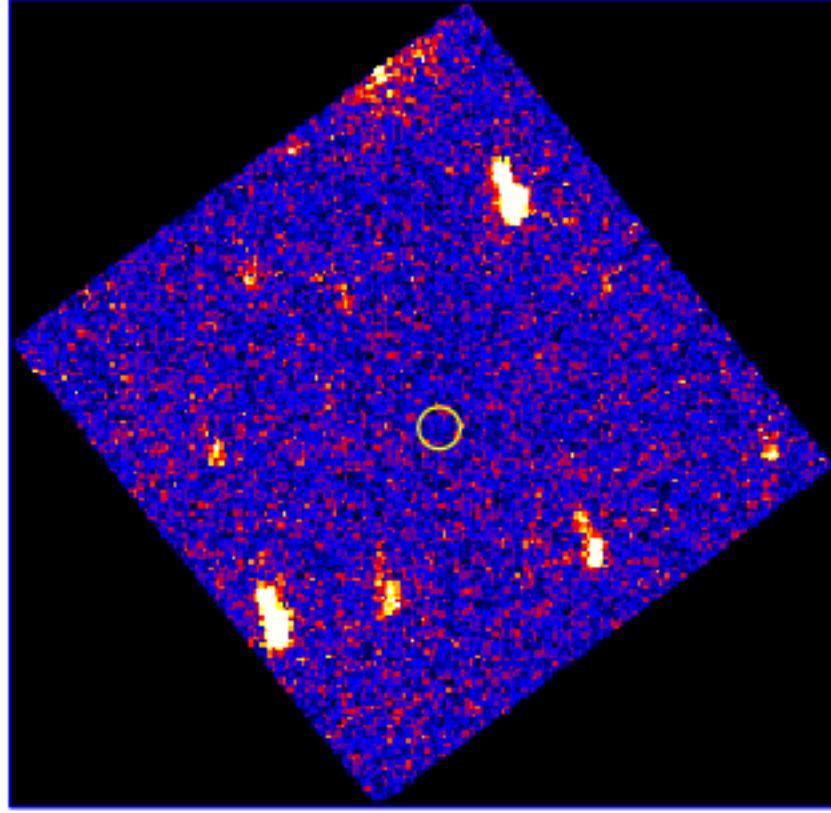

UVOT Finding Chart

OBSID 00784158000 / DATE-OBS 2017-10-29T19:29:10.8

30.0

61:40:00.0

30.0

39:00.0

30.0

38:00.0

37:30.0

10.0

2:44:00.0

43:50.0

RA (J2000)