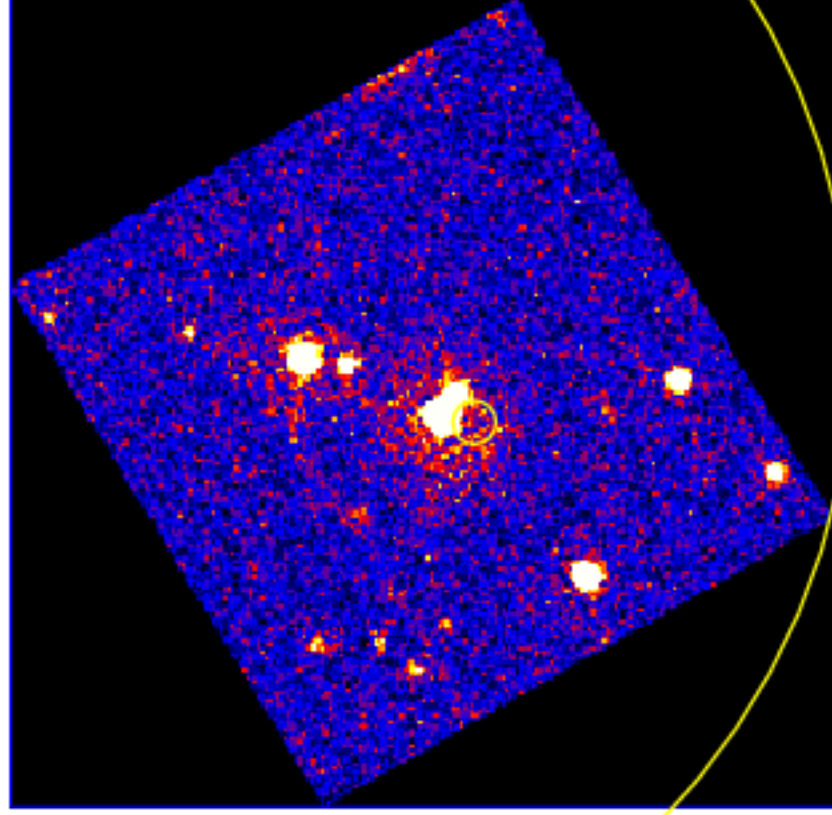

UVOT Finding Chart

OBSID 00785917000 / DATE-OBS 2017-11-04T06:05:22.1

30.0

27:00.0

30.0

61:26:00.0

30.0

25:00.0

24:30.0

50.0

2:43:40.0

30.0

RA (J2000)

0

1

2